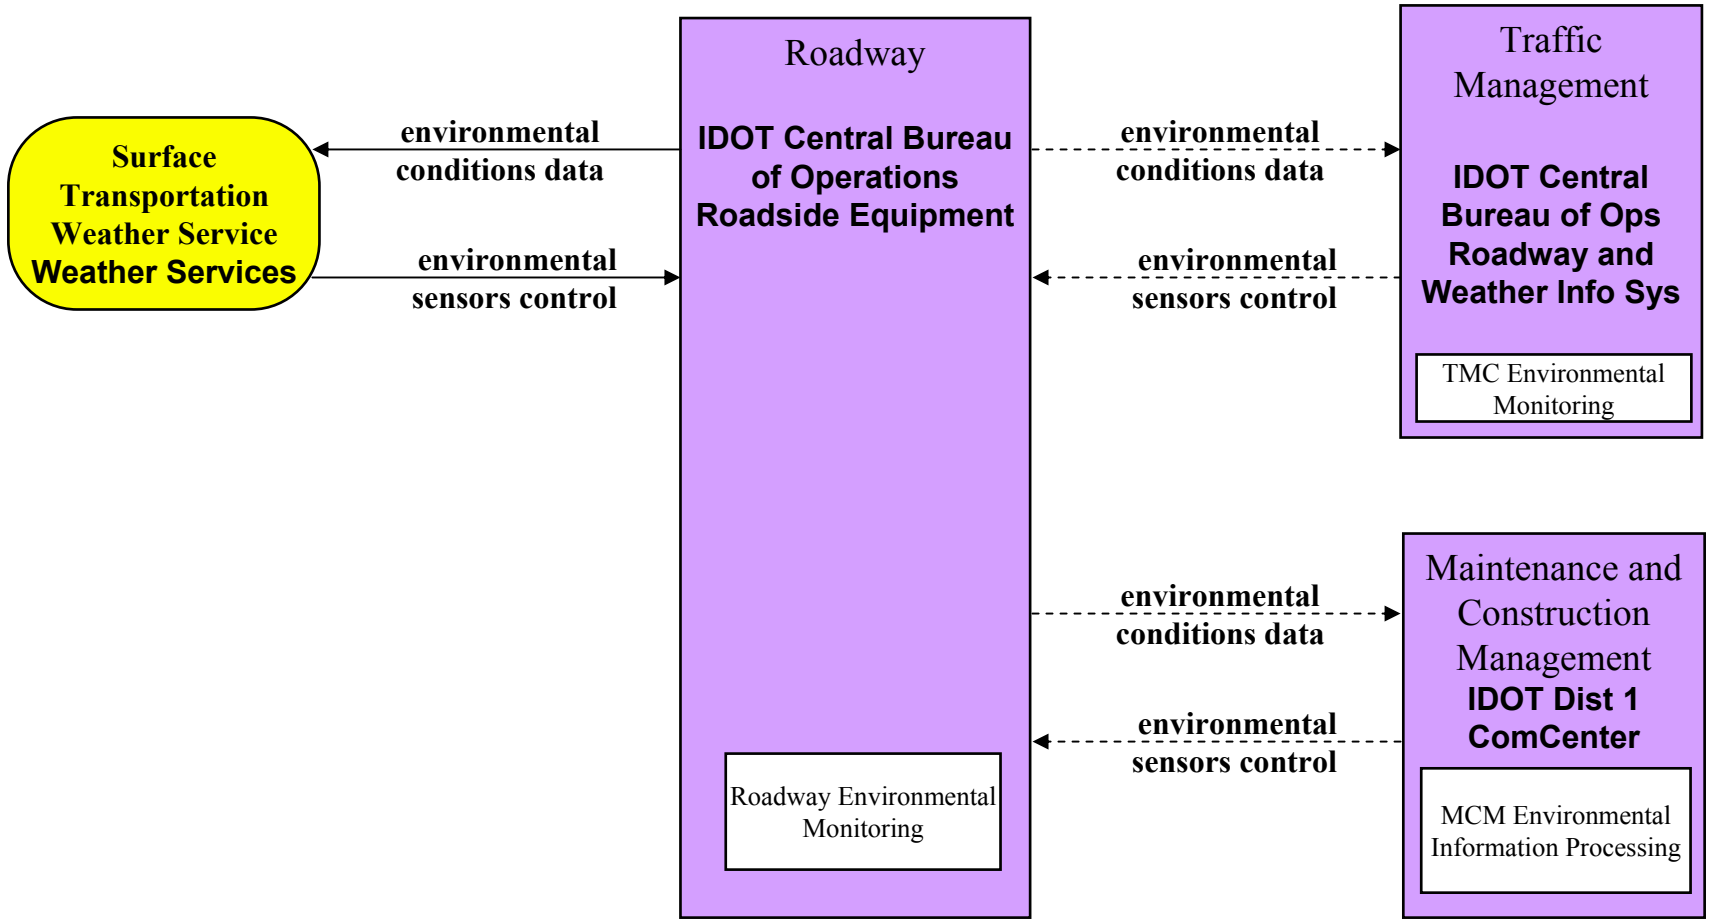

NE Illinois Regional ITS Architecture Customized Market Package Diagrams

Maintenance and Construction (MC)
Customized Market Package Diagrams

MC01/MC02 - Maintenance and Construction Vehicle Tracking/Maintenance

IDOT Maintenance Vehicles

MC03- Road Weather Data Collection

IDOT Central Bureau of Operations Roadside Equipment

MC03- Road Weather Data Collection

IDOT Central Bureau of Operations Roadside Equipment

- Roadway**
- City of Chicago DSS Roadside Equipment
 - City of Chicago Skyway Roadside Equipment
 - IDOT Dist 1 Traffic Systems Center Roadside Equipment*

- Traffic Management**
- City of Chicago DOT TMC
 - City of Chicago Skyway Operations
 - IDOT Dist 1 Traffic Systems Center (TSC)*

*** Flows to and from IDOT Dist 1 TSC are existing. All others are planned.**

Lake County TMC

McHenry County TMC

TMC Incident Dispatch
Coordination/Communication

Maintenance and Construction Management

Lake County Highway Maintenance

MCM Maintenance Decision Support

MCM Winter Maintenance Management