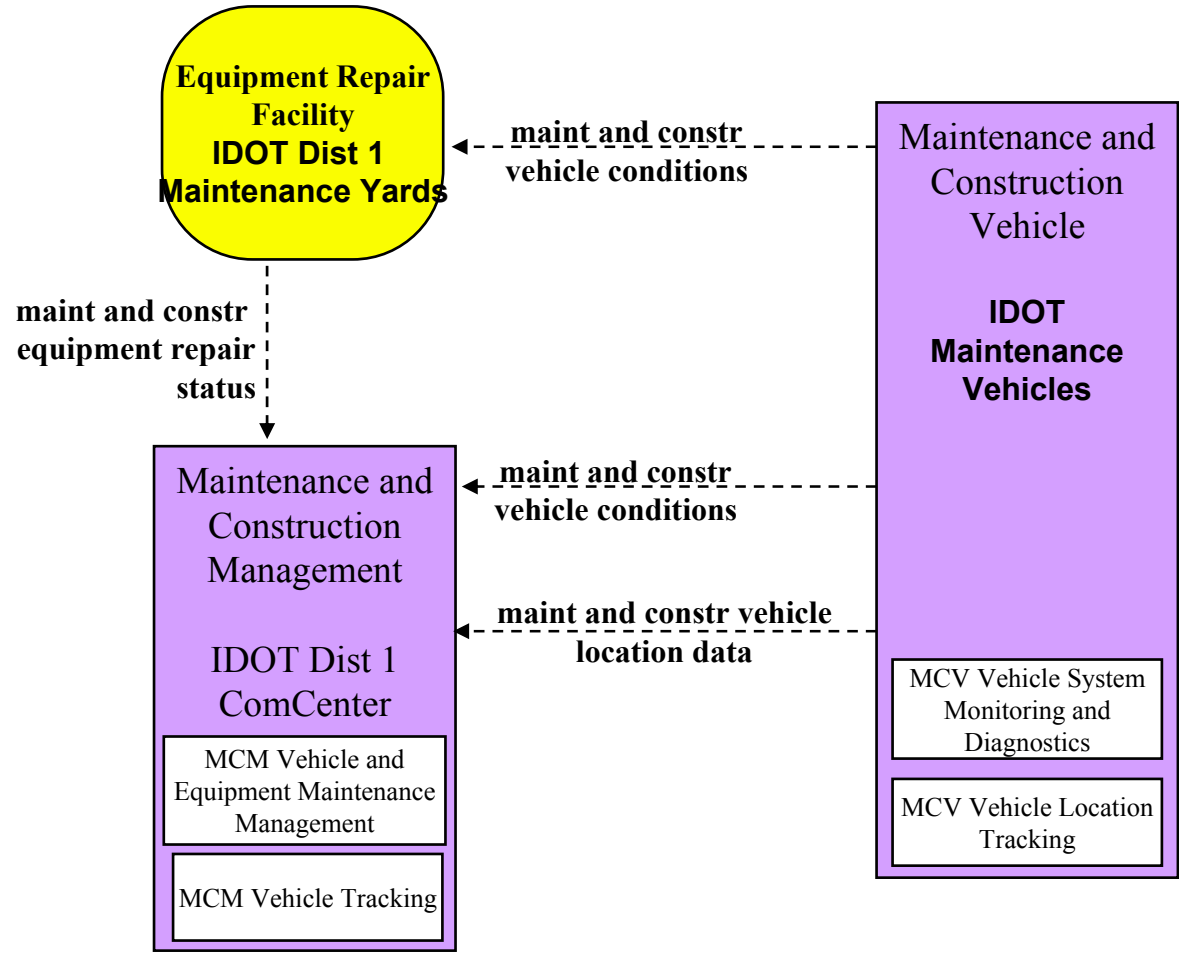

NE Illinois Regional ITS Architecture Customized Market Package Diagrams

Maintenance and Construction (MC)
Customized Market Package Diagrams

MC01/MC02 - Maintenance and Construction Vehicle Tracking/Maintenance

IDOT Maintenance Vehicles

MC03- Road Weather Data Collection

IDOT Central Bureau of Operations Roadside Equipment

MC03- Road Weather Data Collection

IDOT Central Bureau of Operations Roadside Equipment

- Roadway**
- City of Chicago DSS Roadside Equipment
 - City of Chicago Skyway Roadside Equipment
 - IDOT Dist 1 Traffic Systems Center Roadside Equipment*

TMC Incident Dispatch
Coordination/Communication

Maintenance and Construction Management
DuPage County Maintenance

MCM Maintenance Decision Support

MCM Winter Maintenance Management

Other MCM

Other MCM

- Cook County Highway Department Maintenance Bureau
- IDOT Dist 1 Maint Mgmt
- ISTHA Maint and Const
- Kane County Maint
- Will County Maint

Lake County TMC

McHenry County TMC

TMC Incident Dispatch
Coordination/Communication

Maintenance and Construction Management

Lake County Highway Maintenance

MCM Maintenance Decision Support

MCM Winter Maintenance Management