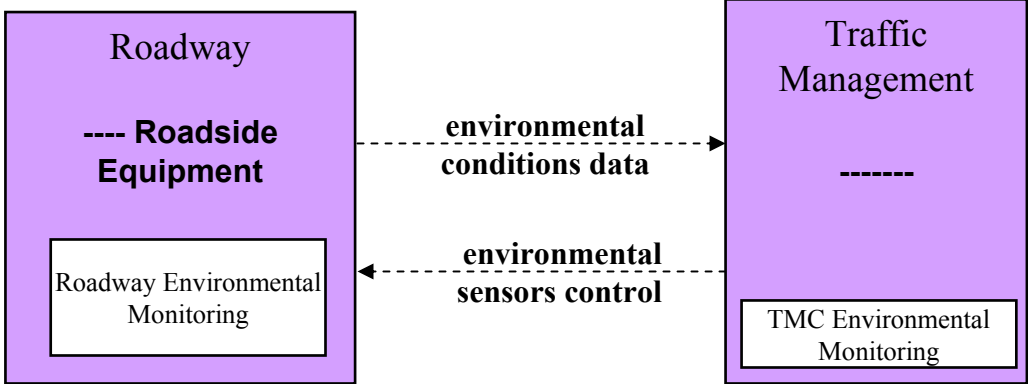

IDOT Maintenance Vehicles

MC03- Road Weather Data Collection

IDOT Central Bureau of Operations Roadside Equipment

MC03- Road Weather Data Collection

IDOT Central Bureau of Operations Roadside Equipment

- Roadway**
- City of Chicago DSS Roadside Equipment
 - City of Chicago Skyway Roadside Equipment
 - IDOT Dist 1 Traffic Systems Center Roadside Equipment*

- Traffic Management**
- City of Chicago DOT TMC
 - City of Chicago Skyway Operations
 - IDOT Dist 1 Traffic Systems Center (TSC)*

*** Flows to and from IDOT Dist 1 TSC are existing. All others are planned.**

Lake County TMC

McHenry County TMC

TMC Incident Dispatch
Coordination/Communication

Maintenance and Construction Management

Lake County Highway Maintenance

MCM Maintenance Decision Support

MCM Winter Maintenance Management