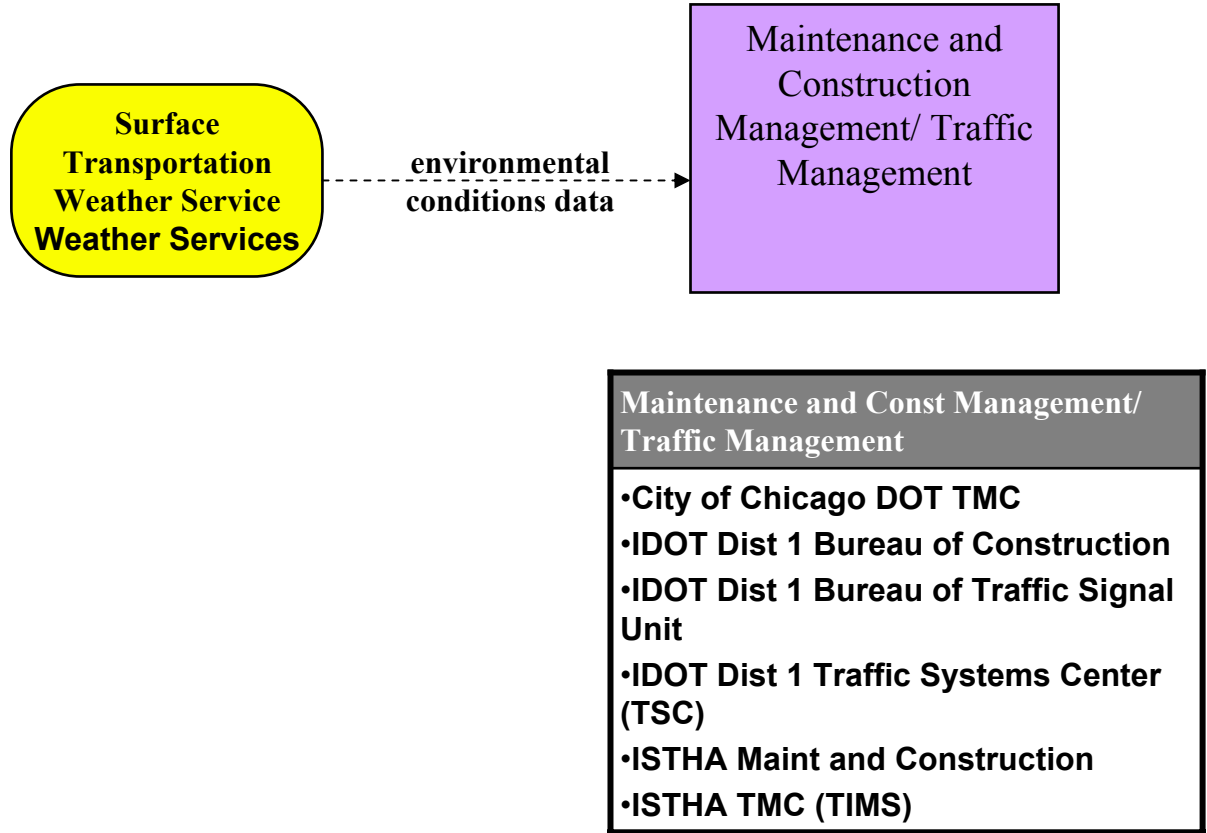

MC03- Road Weather Data Collection

Weather Services Distribution of data