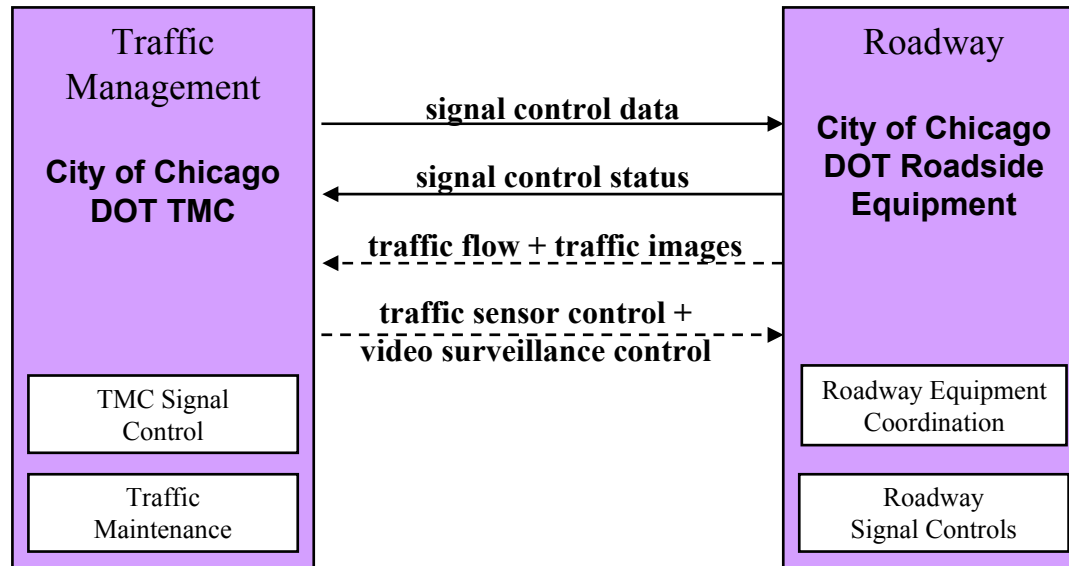

ATMS03 – Surface Street Control

City of Chicago DOT TMC