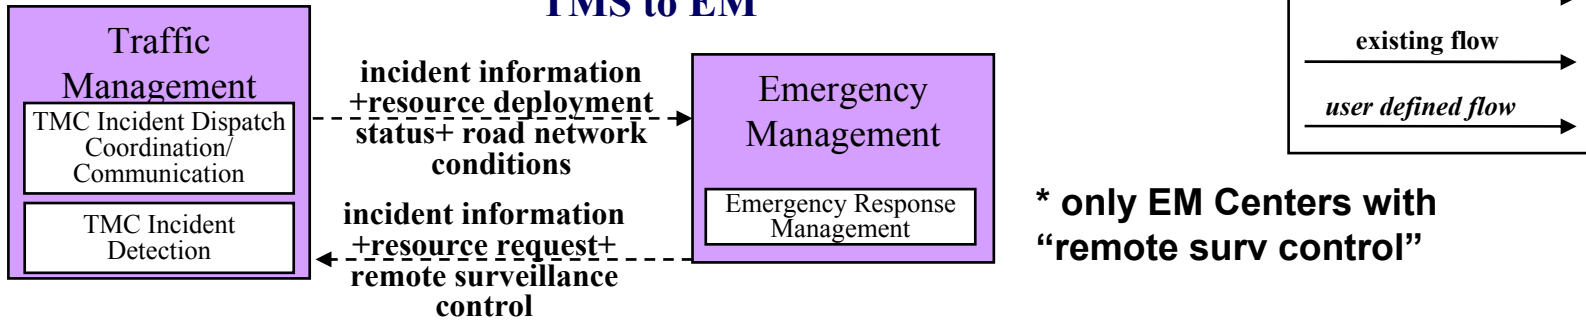

ATMS08 Incident Management System – TMS to EM

Traffic Management Center	Emergency Management Centers
Will County TMC	•Cook County Sheriff Communications Center •DuPage County Sheriff Comm Center •IDOT District 1 Com Center •Illinois State Police Dispatch (District 2,5, Chicago) •Illinois State Police District 15 Operations Desk •Indiana County/Municipal Public Safety Dispatch •Indiana State Police Dispatch •ISTHA Dispatch Center •Municipal Public Safety Dispatch •Will County Sheriff Communications Center * •Will County EOC