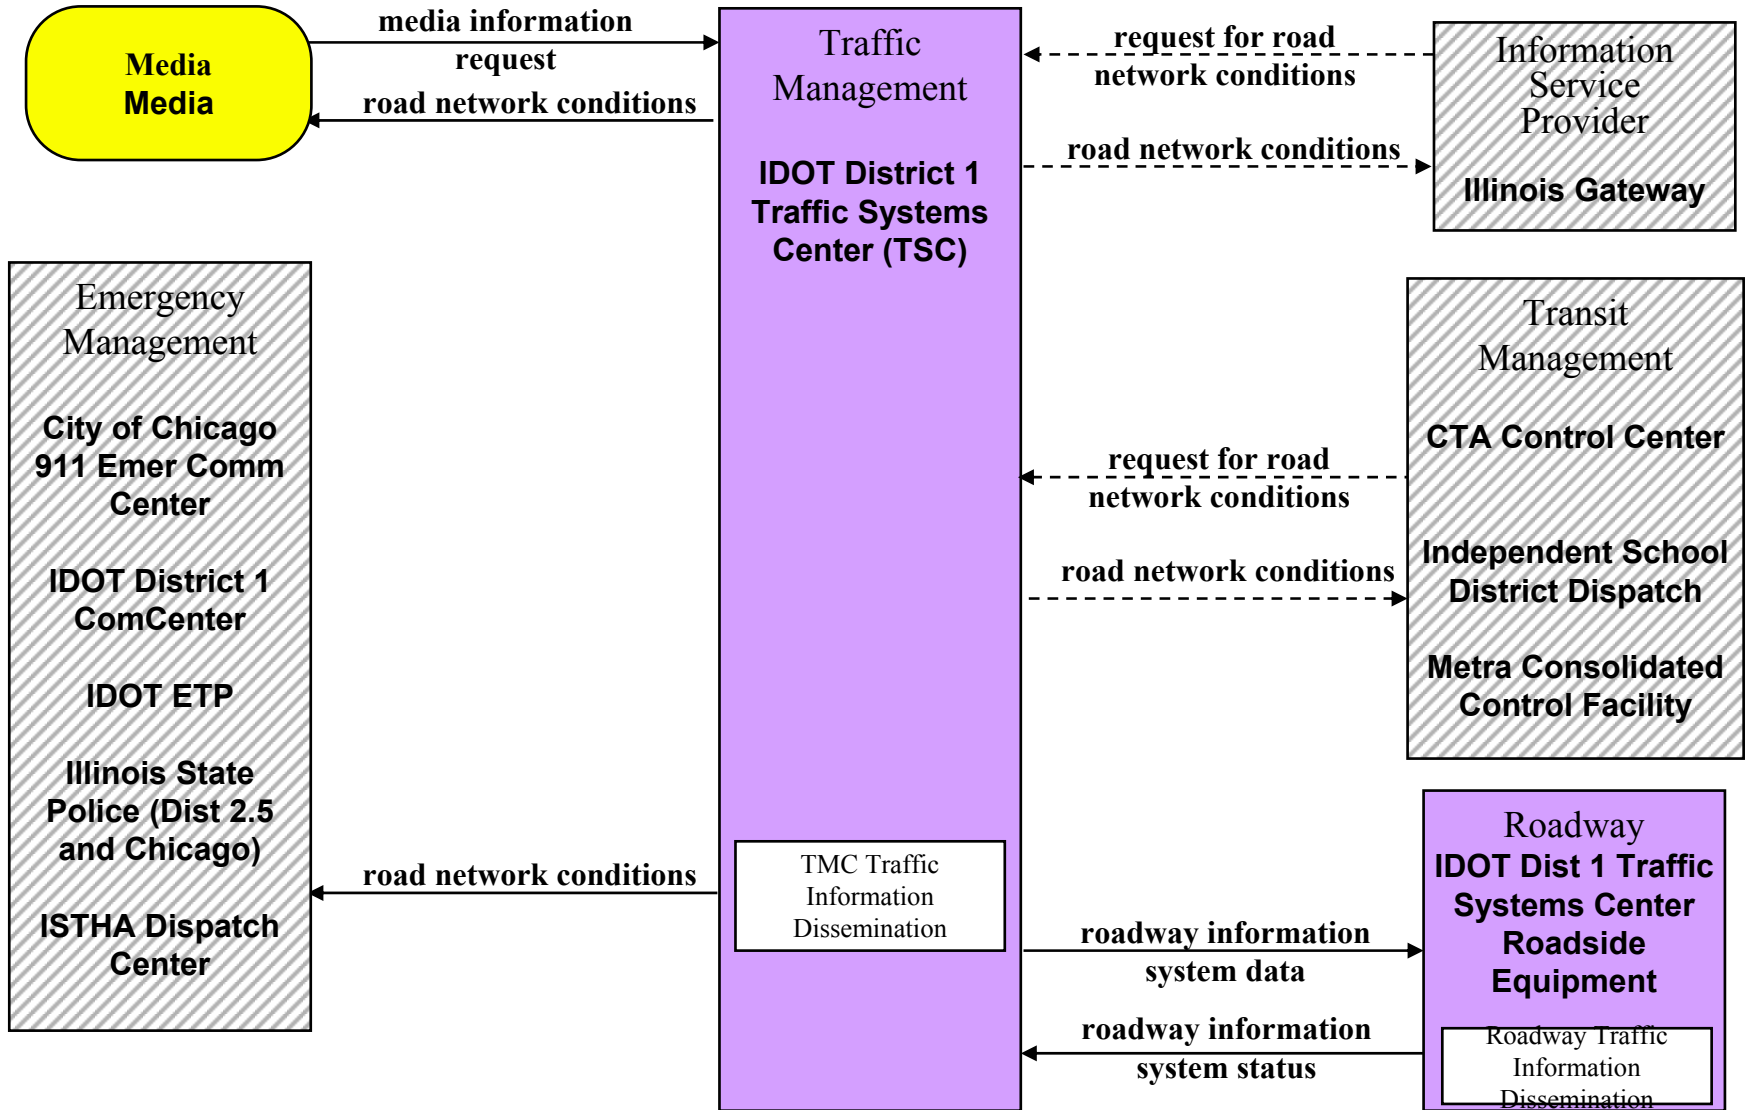

ATMS06 – Traffic Information Dissemination IDOT District 1 Traffic Systems Center (TSC)