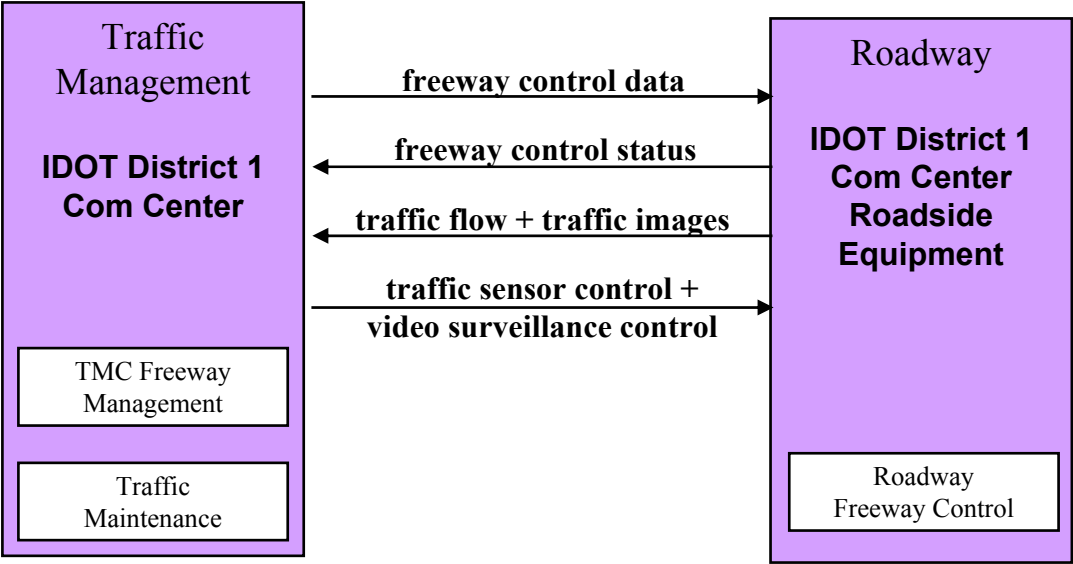

ATMS04 – Freeway Control IDOT District 1 Com Center