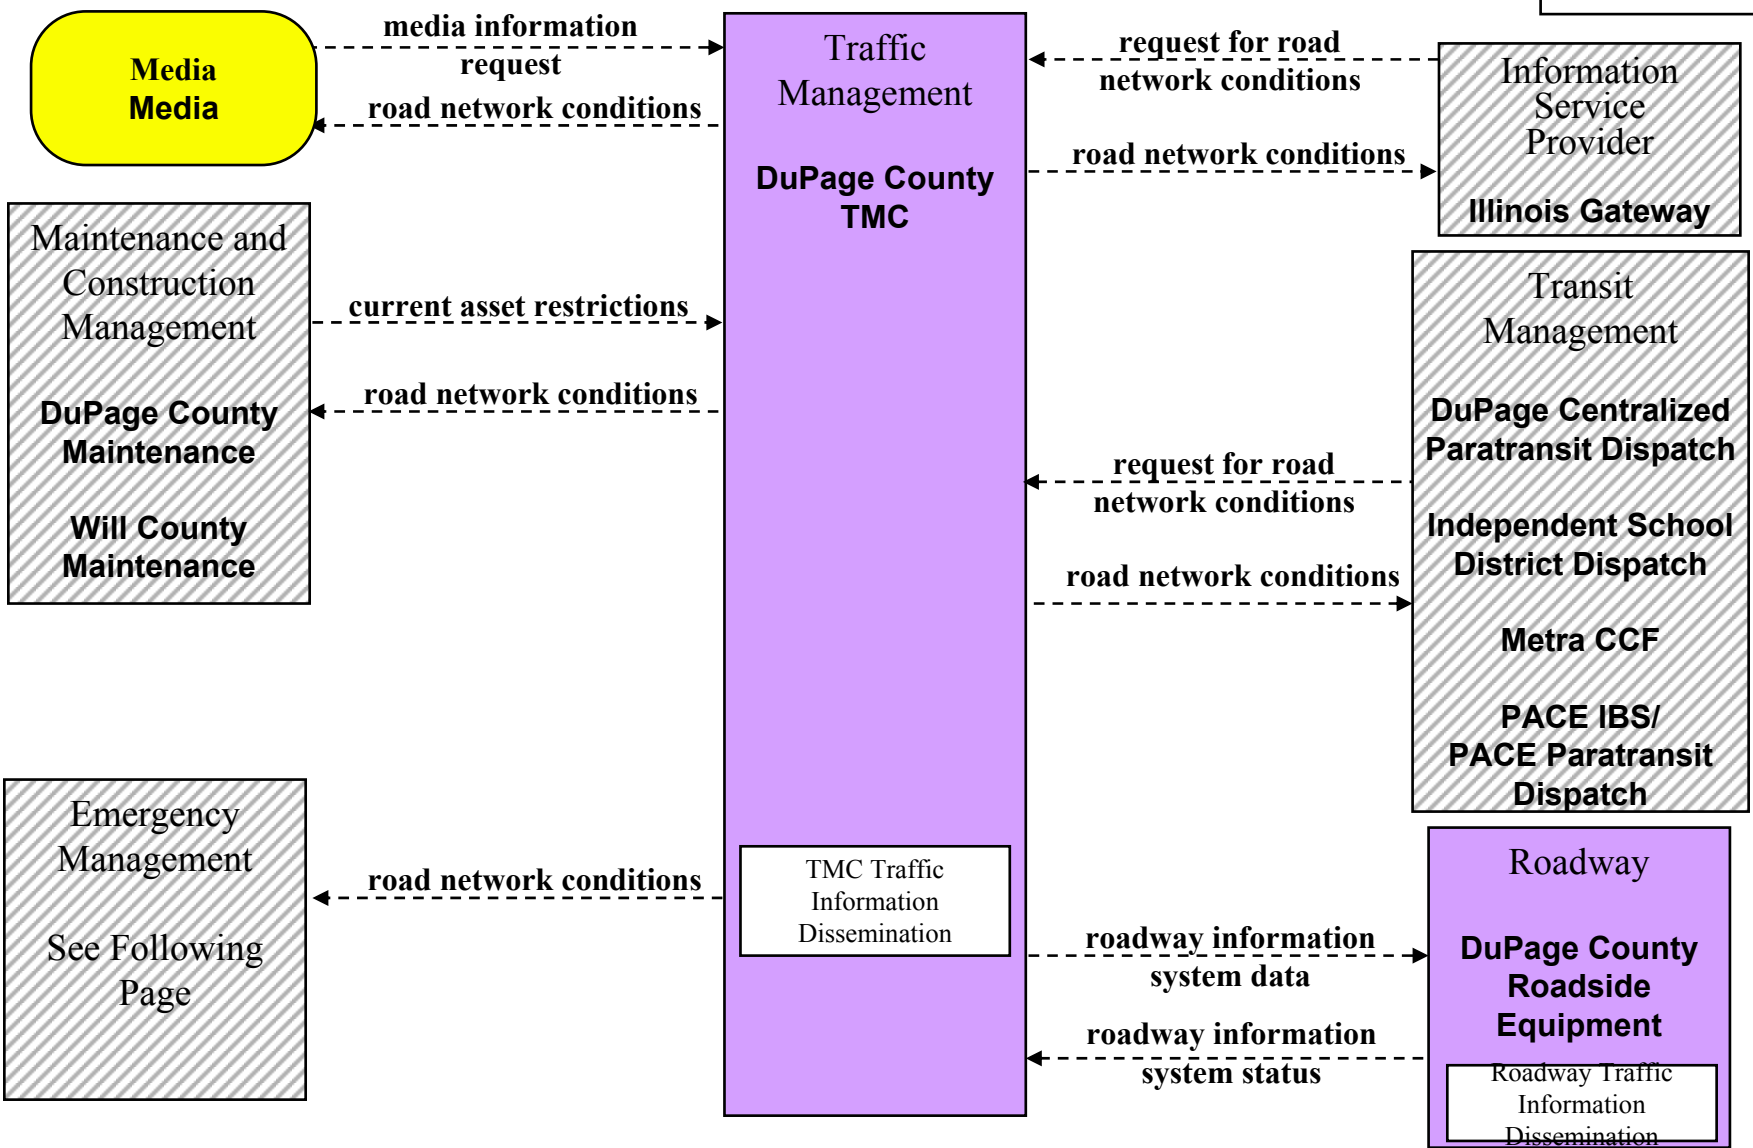

ARCHITECTURE FLOWS →	traffic flow + traffic sensor control	traffic images + video surveillance control
County TMC		
Cook County TMC	√	√
DuPage County TMC	√	√
Kane County TMC	√	√
Lake County TMC	√	√
McHenry County TMC	√	√
Will County TMC	√	√

ATMS03 – Surface Street Control

City of Chicago DOT TMC

ATMS03 – Surface Street Control

IDOT District 1 Bureau of Traffic Signal Unit

ATMS03 – Surface Street Control County TMCs

ARCHITECTURE FLOWS →	traffic flow + traffic sensor control	signal control data + signal control status	traffic images + video surveillance control
County TMC			
Cook County TMC	√	√	√
DuPage County TMC	√	√	√
Kane County TMC	√	√	√
Lake County TMC	√	√	√
McHenry County TMC	√	√	√
Will County TMC	√	√	√

ATMS06 – Traffic Information Dissemination

City of Chicago Skyway Operations

ATMS06 – Traffic Information Dissemination Cook County TMC

ATMS06 – Traffic Information Dissemination DuPage County TMC

**ATMS06 – Traffic Information Dissemination
DuPage County TMC (TM to EM)**

ARCHITECTURE FLOW →	road network conditions
Emergency Management Center	
DuPage County EOC	√
DuPage County Sheriff Communications Center	√
IDOT District 1 Com Center	√
Illinois State Police (Districts 2, 5, and Chicago)	√
Illinois State Police District 15 Operations Desk	√
Kane County EOC	√
Municipal 911 Centers	√
Municipal EMCs	√
Municipal Public Safety Dispatch	√
Will County Sheriff Communication Center	√