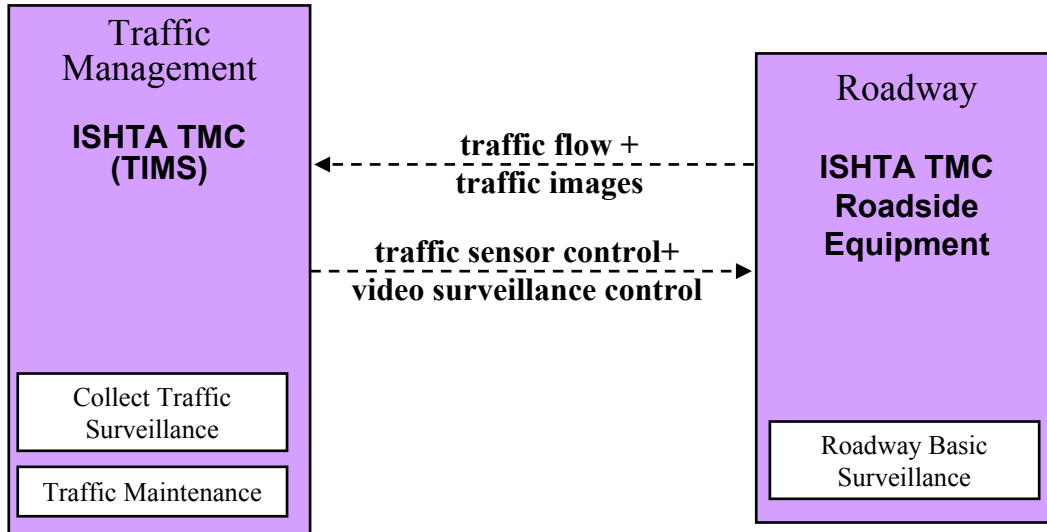

NE Illinois Regional ITS Architecture Customized Market Package Diagrams

Advanced Traffic Management Systems (ATMS)
Customized Market Package Diagrams

ATMS01 - Network Surveillance

City of Chicago DOT TMC

ATMS01 - Network Surveillance IDOT District 1 ComCenter

ATMS01 - Network Surveillance

IDOT District 1 Traffic Systems Center (TSC)

ATMS01 - Network Surveillance

ISHTA TMC (TIMS)

ATMS01 - Network Surveillance County TMCs

ARCHITECTURE FLOWS →	traffic flow + traffic sensor control	traffic images + video surveillance control
County TMC		
Cook County TMC	√	√
DuPage County TMC	√	√
Kane County TMC	√	√
Lake County TMC	√	√
McHenry County TMC	√	√
Will County TMC	√	√

ATMS03 – Surface Street Control

City of Chicago DOT TMC

ATMS03 – Surface Street Control

IDOT District 1 Bureau of Traffic Signal Unit

ATMS03 – Surface Street Control County TMCs

ARCHITECTURE FLOWS →	traffic flow + traffic sensor control	signal control data + signal control status	traffic images + video surveillance control
County TMC			
Cook County TMC	√	√	√
DuPage County TMC	√	√	√
Kane County TMC	√	√	√
Lake County TMC	√	√	√
McHenry County TMC	√	√	√
Will County TMC	√	√	√