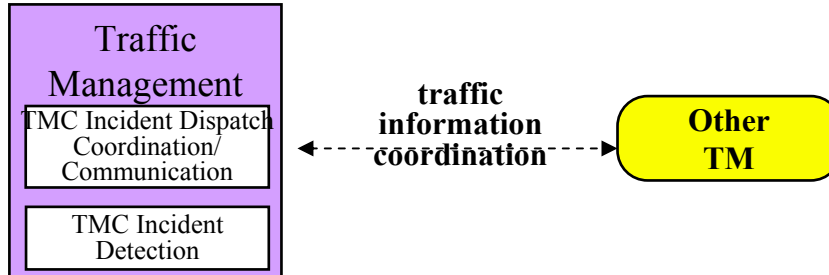

ATMS08 – Incident Management System – TMS to Other TM

Traffic Management Centers	Other TMs
Kane County TMC	•Cook County TMC •DuPage County TMC •IDOT Dist 1 Bureau of Traffic- Signal Unit •IDOT Dist 1 Comm Center •IDOT Dist 1 TSC •Illinois Gateway •ISTHA TMC (TIMS) •McHenry County TMC