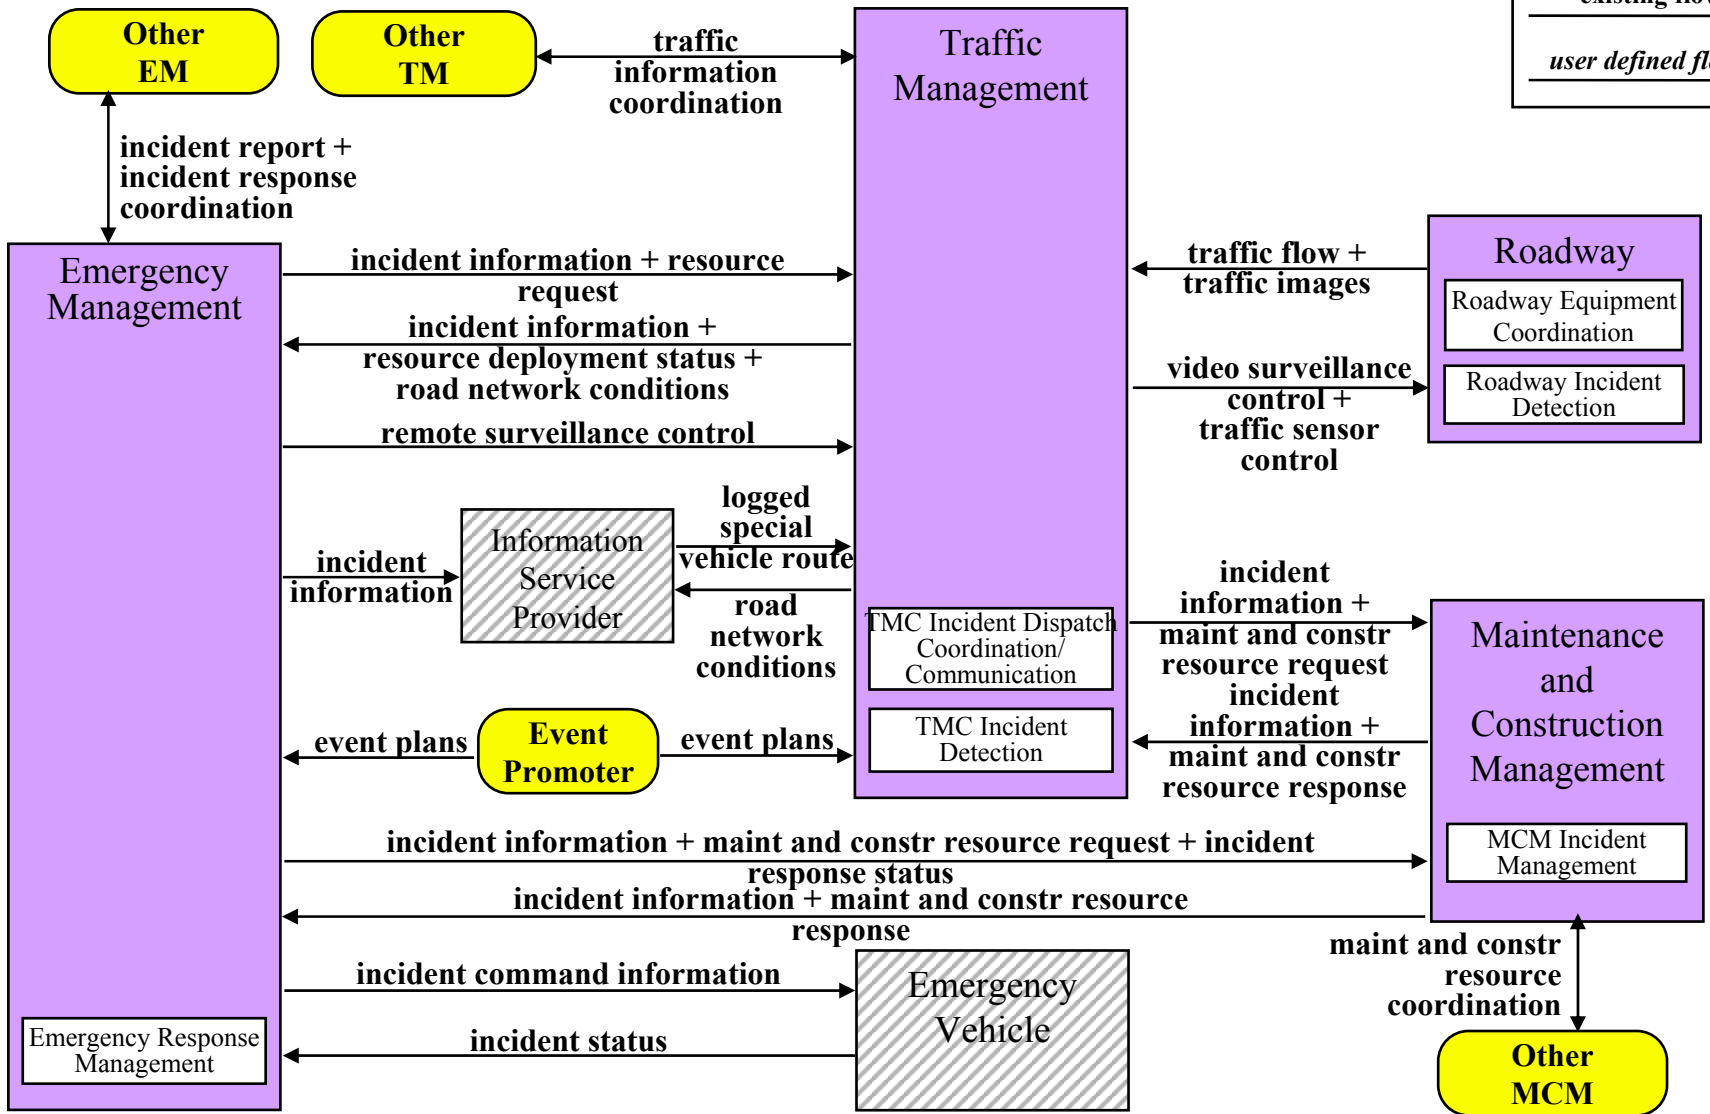

ATMS08 - Incident Management System National ITS Architecture Version 4.0