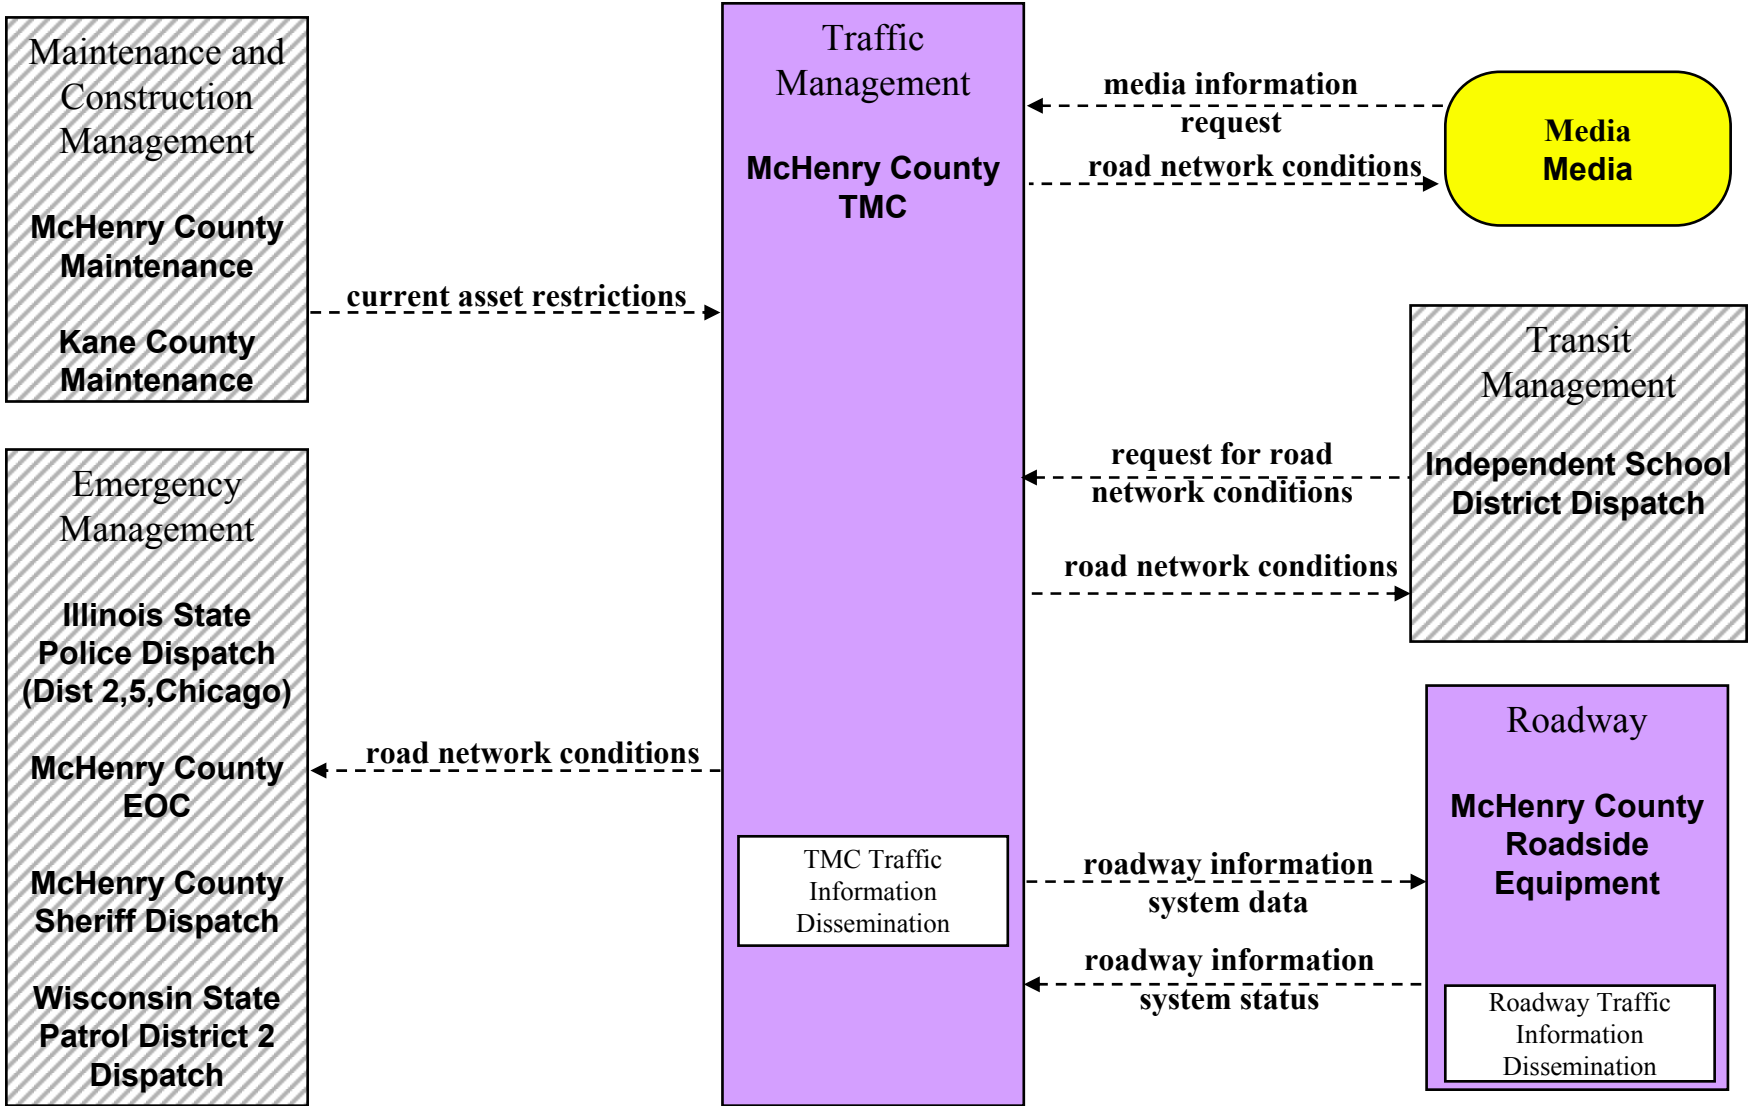

ARCHITECTURE FLOWS →	traffic flow + traffic sensor control	traffic images + video surveillance control
County TMC		
Cook County TMC	√	√
DuPage County TMC	√	√
Kane County TMC	√	√
Lake County TMC	√	√
McHenry County TMC	√	√
Will County TMC	√	√

ATMS03 – Surface Street Control

City of Chicago DOT TMC

ATMS03 – Surface Street Control

IDOT District 1 Bureau of Traffic Signal Unit

ATMS03 – Surface Street Control County TMCs

ARCHITECTURE FLOWS →	traffic flow + traffic sensor control	signal control data + signal control status	traffic images + video surveillance control
County TMC			
Cook County TMC	√	√	√
DuPage County TMC	√	√	√
Kane County TMC	√	√	√
Lake County TMC	√	√	√
McHenry County TMC	√	√	√
Will County TMC	√	√	√

ATMS06 – Traffic Information Dissemination IDOT District 1 Com Center

ATMS06 – Traffic Information Dissemination IDOT District 1 Traffic Systems Center (TSC)

ATMS06 – Traffic Information Dissemination ISTHA TMC (TIMS)

ATMS06 – Traffic Information Dissemination Kane County TMC

ATMS06 – Traffic Information Dissemination Lake County TMC

ATMS06 – Traffic Information Dissemination McHenry County TMC

ATMS06 – Traffic Information Dissemination Will County TMC