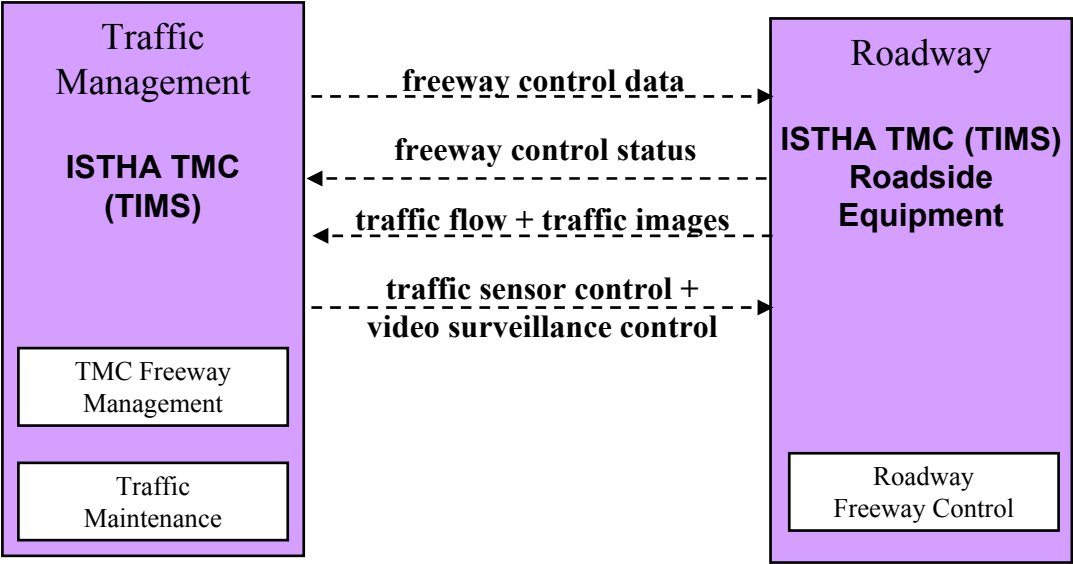

ATMS04 – Freeway Control ISTHA TMC (TIMS)