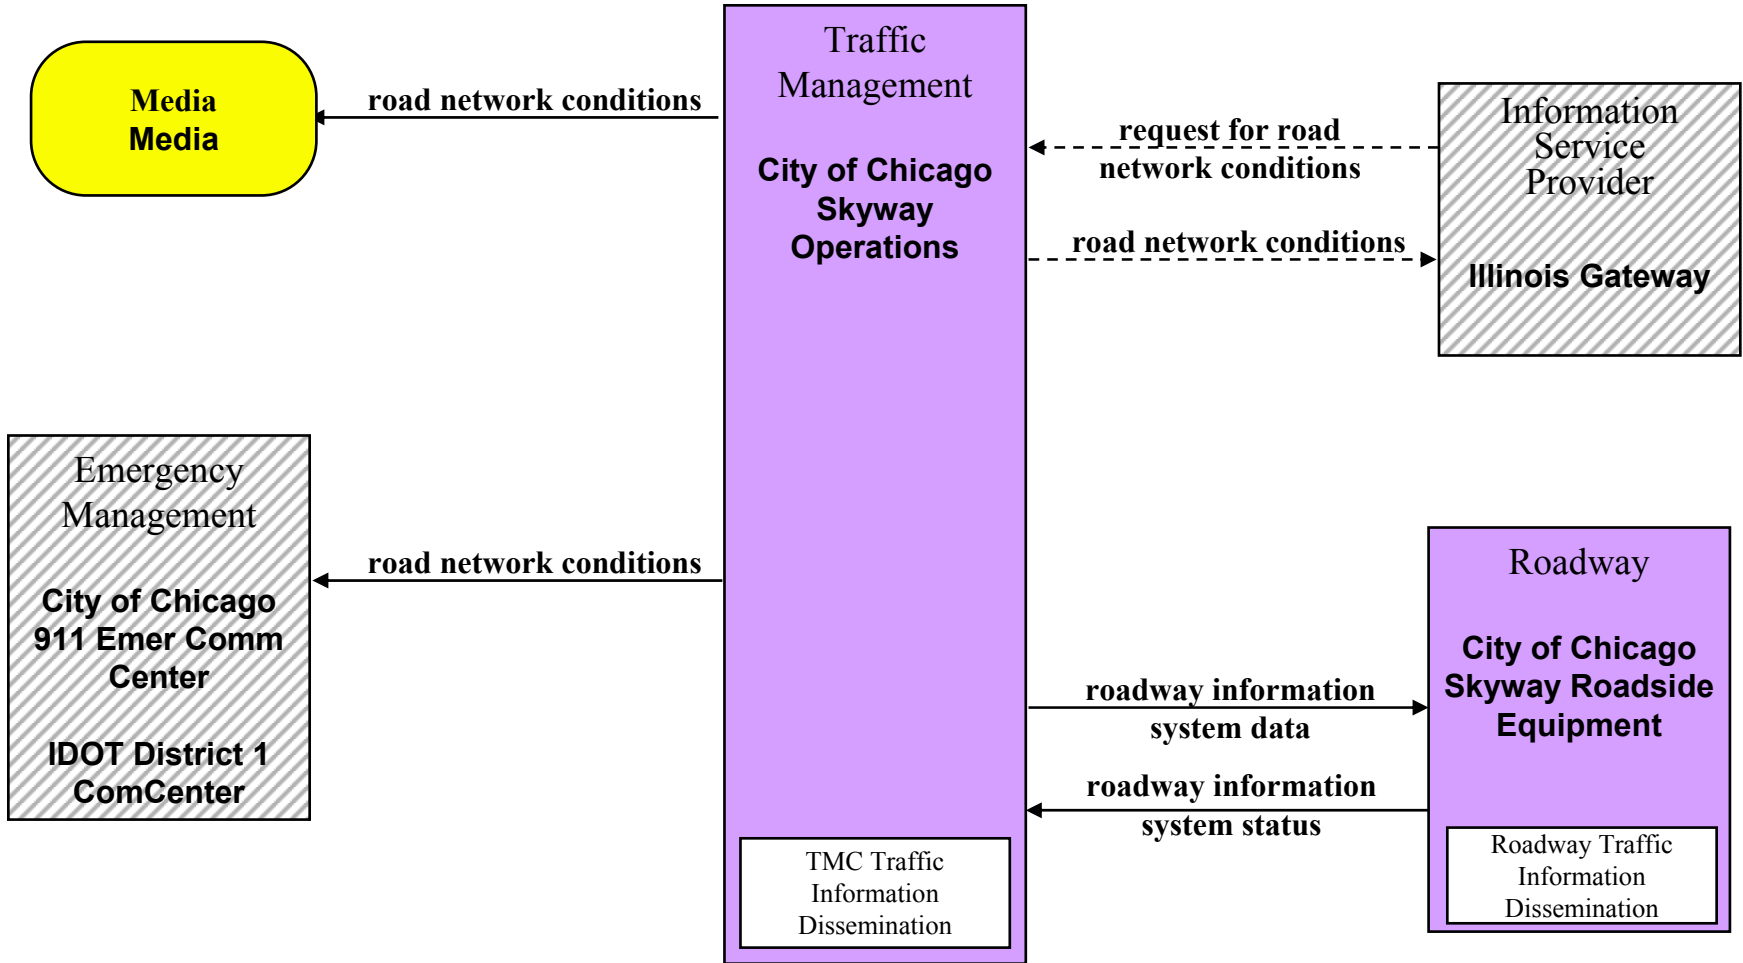

ATMS03 – Surface Street Control

City of Chicago DOT TMC

ATMS03 – Surface Street Control

IDOT District 1 Bureau of Traffic Signal Unit

ATMS03 – Surface Street Control County TMCs

ARCHITECTURE FLOWS →	traffic flow + traffic sensor control	signal control data + signal control status	traffic images + video surveillance control
County TMC			
Cook County TMC	√	√	√
DuPage County TMC	√	√	√
Kane County TMC	√	√	√
Lake County TMC	√	√	√
McHenry County TMC	√	√	√
Will County TMC	√	√	√

ATMS04 – Freeway Control IDOT District 1 Com Center

ATMS04 – Freeway Control IDOT District 1 TSC

ATMS04 – Freeway Control ISTHA TMC (TIMS)

ATMS06 – Traffic Information Dissemination City of Chicago DOT TMC

ATMS06 – Traffic Information Dissemination

City of Chicago Skyway Operations

ATMS06 – Traffic Information Dissemination Cook County TMC

ATMS06 – Traffic Information Dissemination DuPage County TMC

**ATMS06 – Traffic Information Dissemination
DuPage County TMC (TM to EM)**