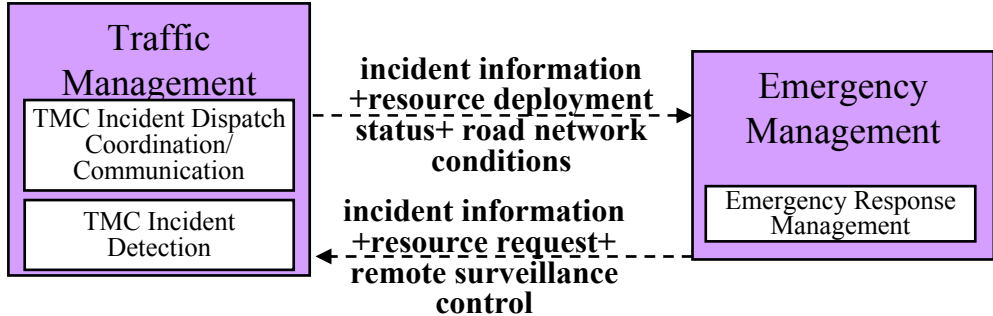

ATMS08 - Incident Management System – TMS to EM

** only EM Center with “remote surv control”

Traffic Management Center	Emergency Management Centers
Lake County TMC	•Cook County Sheriff Communications Center •IDOT Dist 1 Comm Center •Illinois State Police Dispatch (Districts 2, 5 and Chicago) •Illinois State Police District 15 Operations Desk •ISTHA Dispatch Center •Kenosha County Public Safety •Lake County Communication Center** •Lake County EOC •McHenry County 911 Centers •Municipal Public Safety Dispatch** •Wisconsin State Patrol District 2 Dispatch