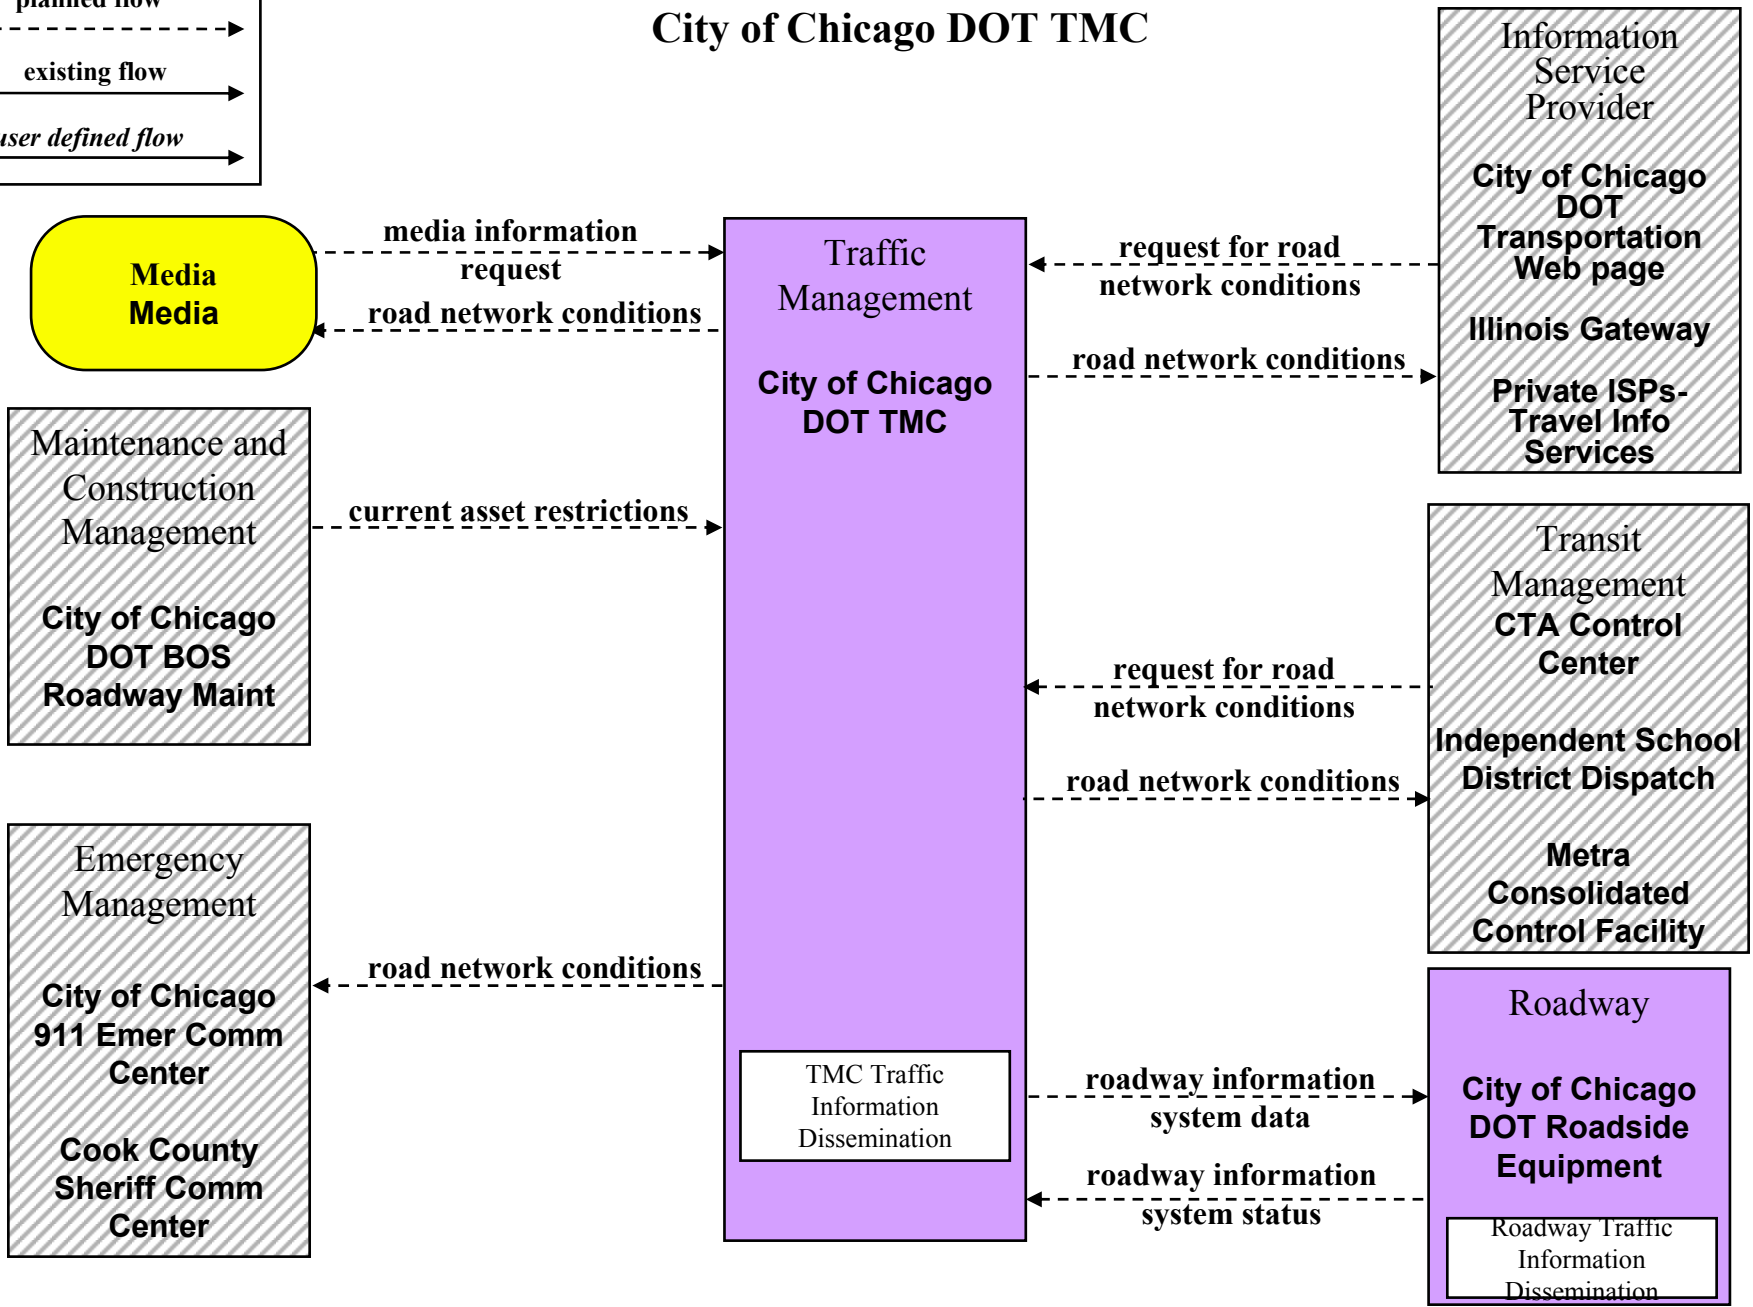

ARCHITECTURE FLOWS →	traffic flow + traffic sensor control	traffic images + video surveillance control
County TMC		
Cook County TMC	√	√
DuPage County TMC	√	√
Kane County TMC	√	√
Lake County TMC	√	√
McHenry County TMC	√	√
Will County TMC	√	√

ATMS03 – Surface Street Control

City of Chicago DOT TMC

ATMS03 – Surface Street Control

IDOT District 1 Bureau of Traffic Signal Unit

ATMS03 – Surface Street Control County TMCs

ARCHITECTURE FLOWS →	traffic flow + traffic sensor control	signal control data + signal control status	traffic images + video surveillance control
County TMC			
Cook County TMC	√	√	√
DuPage County TMC	√	√	√
Kane County TMC	√	√	√
Lake County TMC	√	√	√
McHenry County TMC	√	√	√
Will County TMC	√	√	√

ATMS04 – Freeway Control IDOT District 1 Com Center

ATMS04 – Freeway Control IDOT District 1 TSC

ATMS04 – Freeway Control ISTHA TMC (TIMS)

ATMS06 – Traffic Information Dissemination City of Chicago DOT TMC

ATMS06 – Traffic Information Dissemination

City of Chicago Skyway Operations

ATMS06 – Traffic Information Dissemination Cook County TMC

ATMS06 – Traffic Information Dissemination DuPage County TMC

**ATMS06 – Traffic Information Dissemination
DuPage County TMC (TM to EM)**