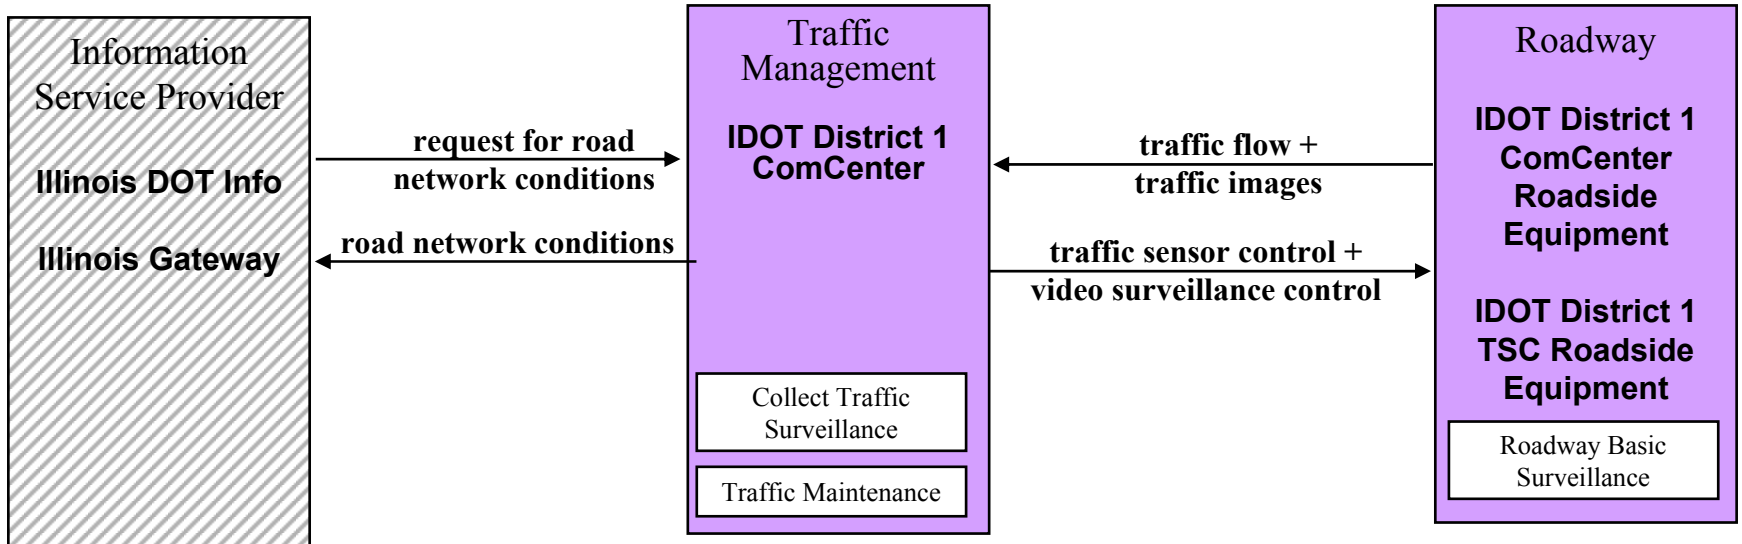

ATMS01 - Network Surveillance IDOT District 1 ComCenter