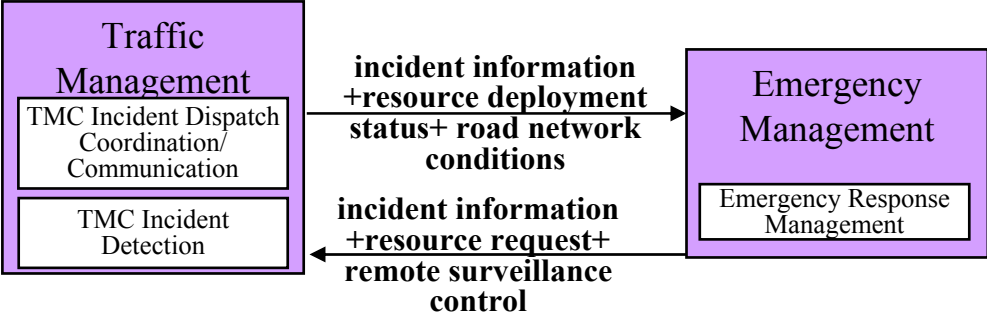

ATMS08 – Incident Management System – TMS to EM

**** only EM Centers with
“remote surv control”**

Traffic Management Center	Emergency Management Centers
DuPage County TMC	•Cook County Sheriff Communications Center •DuPage County Sheriffs Communications Center ** •DuPage County EOC •IDOT District 1 ComCenter •Illinois State Police Dispatch (Districts 2, 5 and Chicago) •Illinois State Police District 15 Operations Desk •Kane County 911 Center •Municipal Public Safety Dispatch •Will County Sheriff Comm Center