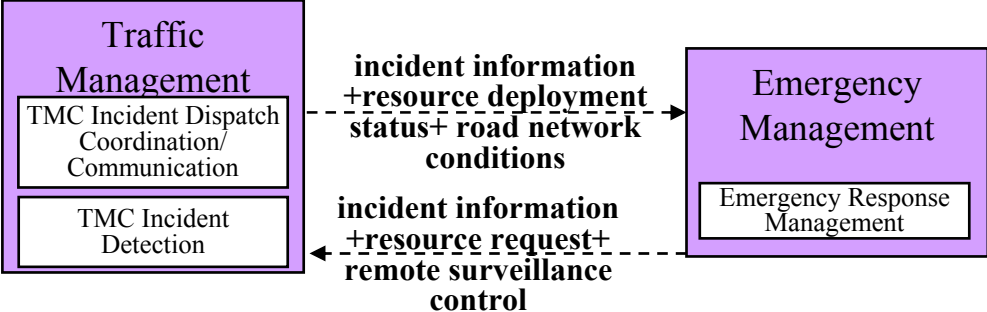

ATMS08 – Incident Management System – TMS to EM

* only EM Centers with “remote surv control”
** only sends incident information

Traffic Management Center	Emergency Management Centers
IDOT District 1 Bureau of Traffic Signal Unit	•IDOT Dist 1 ComCenter*
IDOT District 1 ComCenter	•*999 Cellular Express Line** •City of Chicago 911 Emergency Comm Center* •Cook County Sheriff Comm Center •DuPage County Sheriff Comm Center •IDOT Emergency Traffic Patrol (ETP)* •Illinois State Police Dispatch (District 2,5, Chicago)* •Kane County 911 Center •Lake County Comm Center •McHenry County Sheriff Dispatch •Municipal Public Safety Dispatch •Will County Sheriff Comm