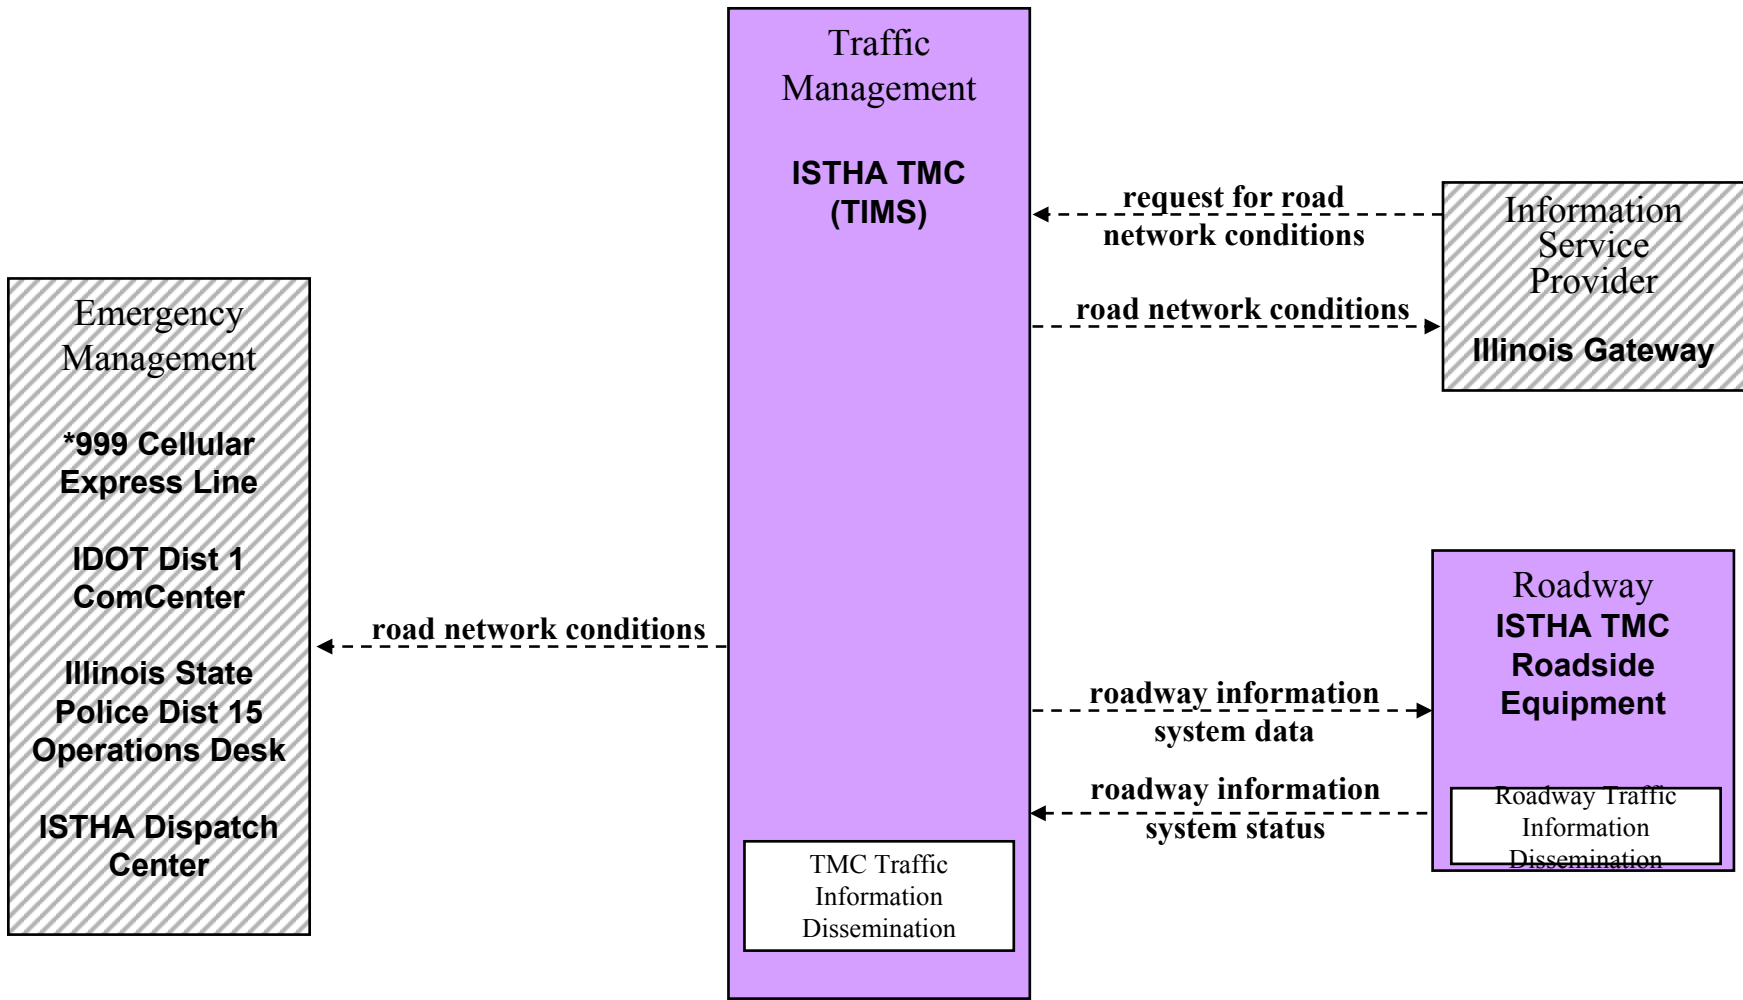

ATMS03 – Surface Street Control

City of Chicago DOT TMC

ATMS03 – Surface Street Control

IDOT District 1 Bureau of Traffic Signal Unit

ATMS03 – Surface Street Control County TMCs

ARCHITECTURE FLOWS →	traffic flow + traffic sensor control	signal control data + signal control status	traffic images + video surveillance control
County TMC			
Cook County TMC	√	√	√
DuPage County TMC	√	√	√
Kane County TMC	√	√	√
Lake County TMC	√	√	√
McHenry County TMC	√	√	√
Will County TMC	√	√	√

ATMS06 – Traffic Information Dissemination

City of Chicago Skyway Operations

ATMS06 – Traffic Information Dissemination Cook County TMC

ATMS06 – Traffic Information Dissemination DuPage County TMC

**ATMS06 – Traffic Information Dissemination
DuPage County TMC (TM to EM)**

ARCHITECTURE FLOW →	road network conditions
Emergency Management Center	
DuPage County EOC	√
DuPage County Sheriff Communications Center	√
IDOT District 1 Com Center	√
Illinois State Police (Districts 2, 5, and Chicago)	√
Illinois State Police District 15 Operations Desk	√
Kane County EOC	√
Municipal 911 Centers	√
Municipal EMCs	√
Municipal Public Safety Dispatch	√
Will County Sheriff Communication Center	√

ATMS06 – Traffic Information Dissemination IDOT District 1 Com Center

ATMS06 – Traffic Information Dissemination IDOT District 1 Traffic Systems Center (TSC)

ATMS06 – Traffic Information Dissemination ISTHA TMC (TIMS)