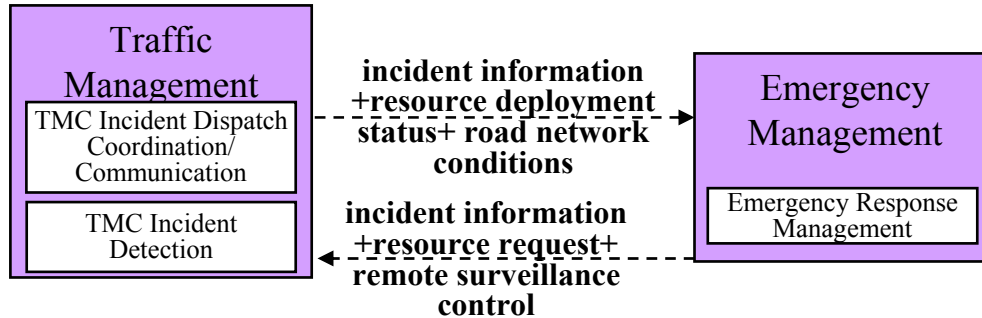

ATMS08 - Incident Management System – TMS to EM

**** only EM Center with
“remote surv control”**

Traffic Management Center	Emergency Management Centers
Kane County TMC	•DuPage County Sheriff Comm Center •DuPage County EOC •Kane County 911 Centers** •Kane County EOC** •Municipal Public Safety Dispatch
McHenry County TMC	•Illinois State Police Dispatch (Districts 2, 5 and Chicago) •Kane Conty 911 Center •McHenry County EOC •McHenry County Sheriff Dispatch** •Wisconsin Municipal Public Safety Dispatch •Wisconsin State Plice District 2 Dispatch