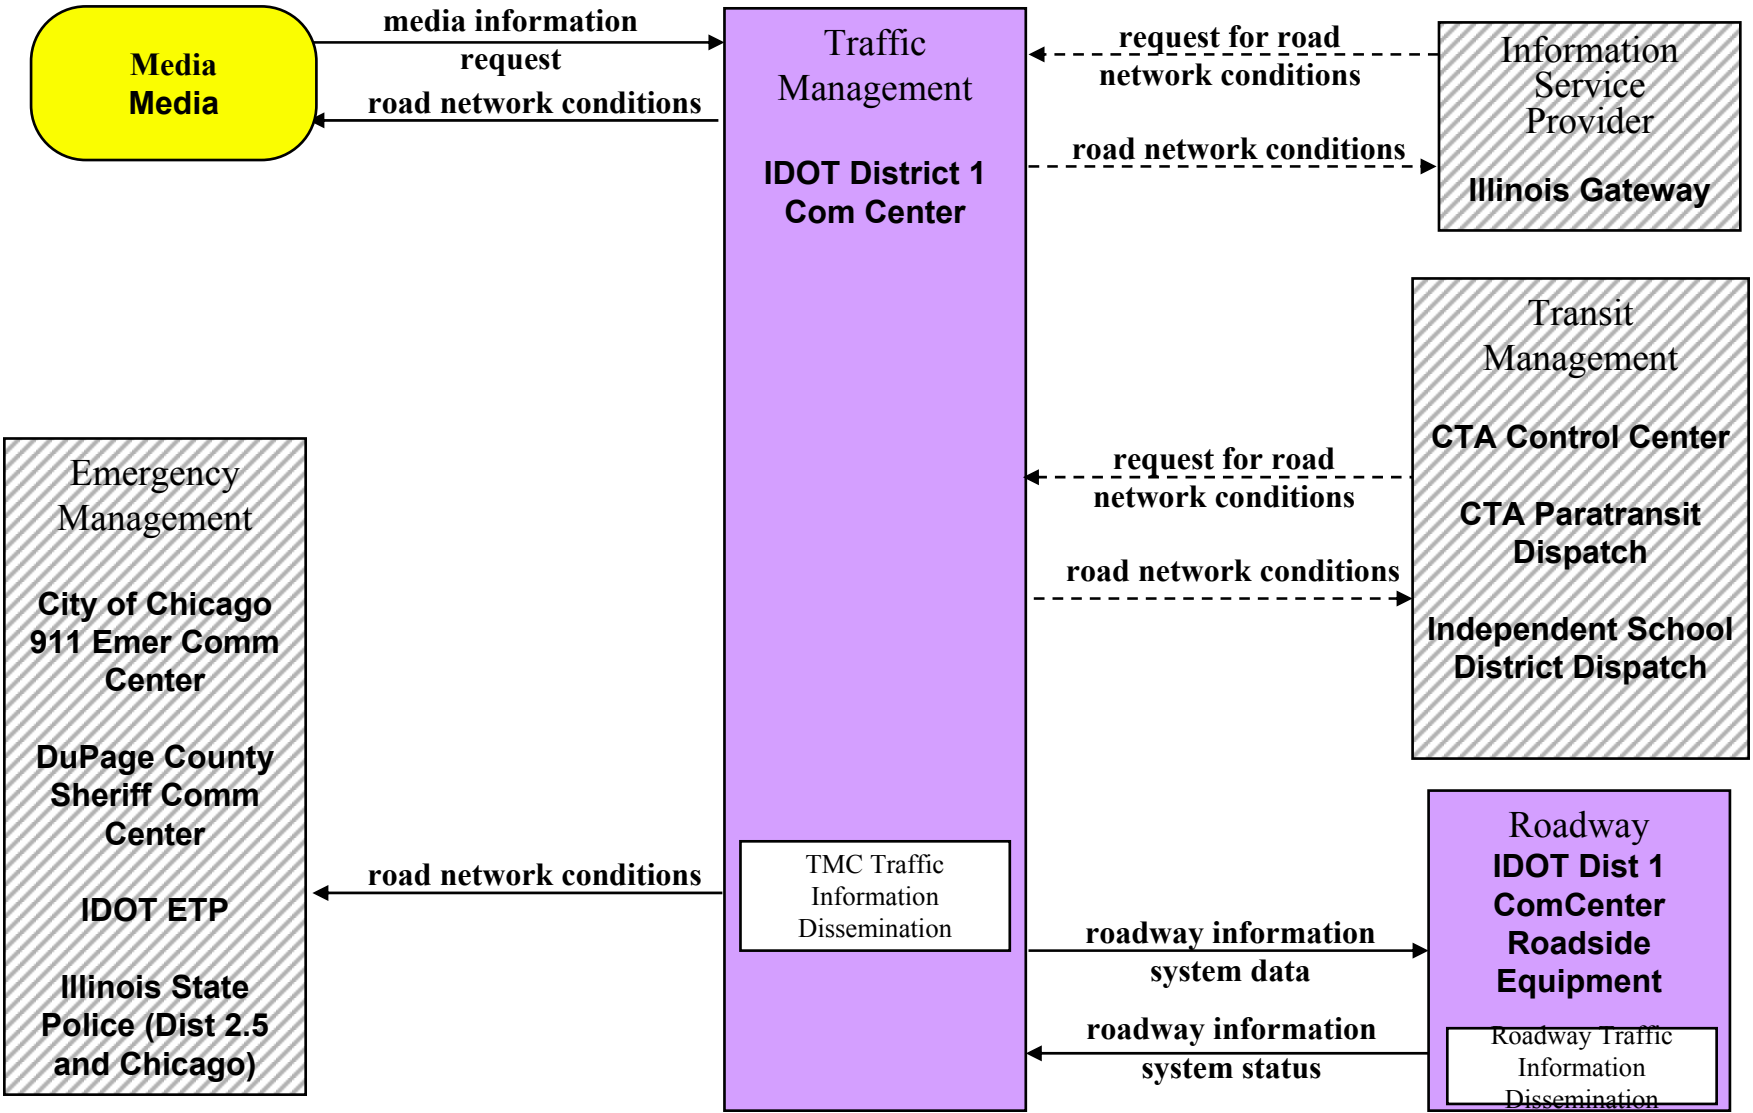

ATMS06 – Traffic Information Dissemination IDOT District 1 Com Center