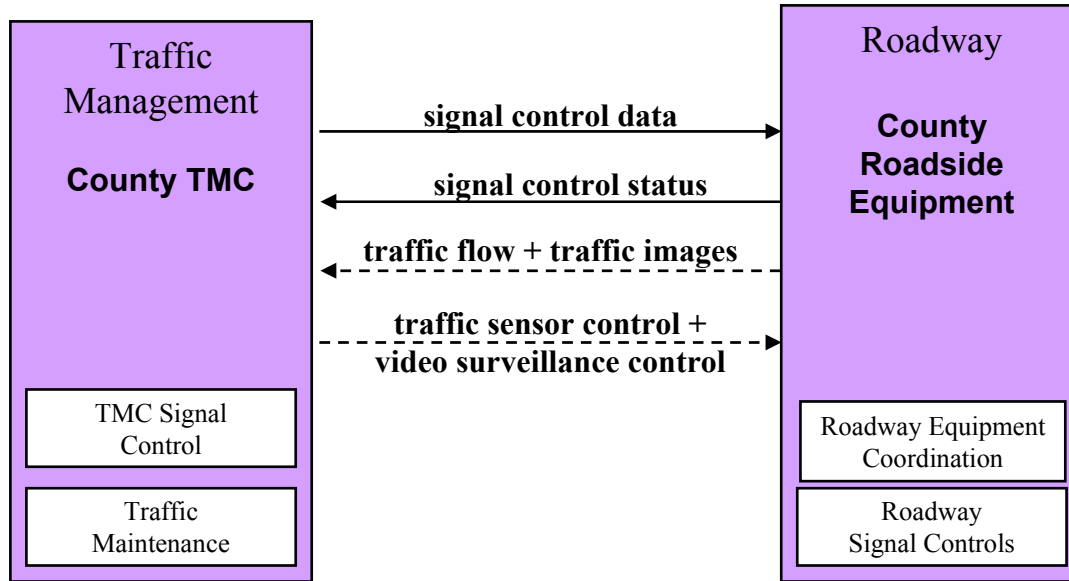

ARCHITECTURE FLOWS →	traffic flow + traffic sensor control	traffic images + video surveillance control
County TMC		
Cook County TMC	√	√
DuPage County TMC	√	√
Kane County TMC	√	√
Lake County TMC	√	√
McHenry County TMC	√	√
Will County TMC	√	√

ATMS03 – Surface Street Control

City of Chicago DOT TMC

ATMS03 – Surface Street Control

IDOT District 1 Bureau of Traffic Signal Unit

ATMS03 – Surface Street Control County TMCs

ARCHITECTURE FLOWS →	traffic flow + traffic sensor control	signal control data + signal control status	traffic images + video surveillance control
County TMC			
Cook County TMC	√	√	√
DuPage County TMC	√	√	√
Kane County TMC	√	√	√
Lake County TMC	√	√	√
McHenry County TMC	√	√	√
Will County TMC	√	√	√