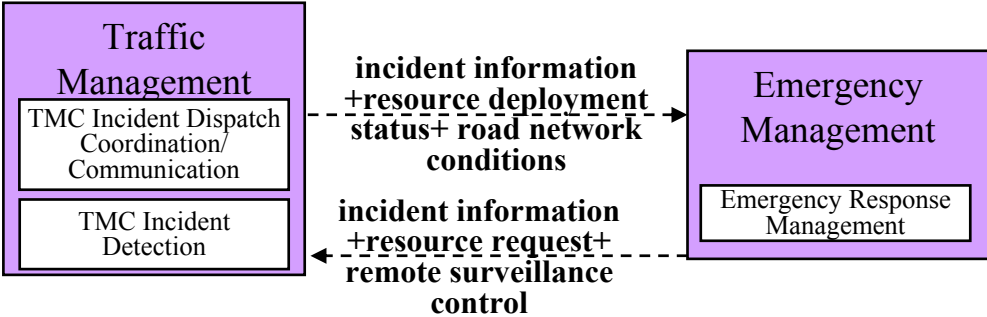

ATMS08 – Incident Management System – TMS to EM

* only EM Centers with “remote surv control”
** only sends incident information

Traffic Management Center	Emergency Management Centers
ISTHA TMC (TIMS)	•*999 Cellular Express Line** •IDOT District 1 ComCenter * •Illinois State Police District 15 Operations Desk* •ISTHA Dispatch Center*