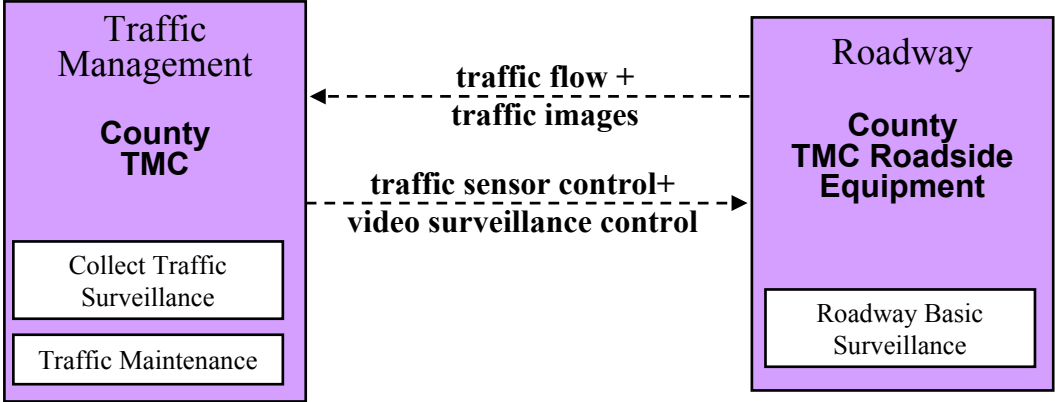

NE Illinois Regional ITS Architecture Customized Market Package Diagrams

Advanced Traffic Management Systems (ATMS)
Customized Market Package Diagrams

ATMS01 - Network Surveillance

City of Chicago DOT TMC

ATMS01 - Network Surveillance IDOT District 1 ComCenter

ATMS01 - Network Surveillance

IDOT District 1 Traffic Systems Center (TSC)

ATMS01 - Network Surveillance

ISHTA TMC (TIMS)

ATMS01 - Network Surveillance County TMCs

ARCHITECTURE FLOWS →	traffic flow + traffic sensor control	traffic images + video surveillance control
County TMC		
Cook County TMC	√	√
DuPage County TMC	√	√
Kane County TMC	√	√
Lake County TMC	√	√
McHenry County TMC	√	√
Will County TMC	√	√