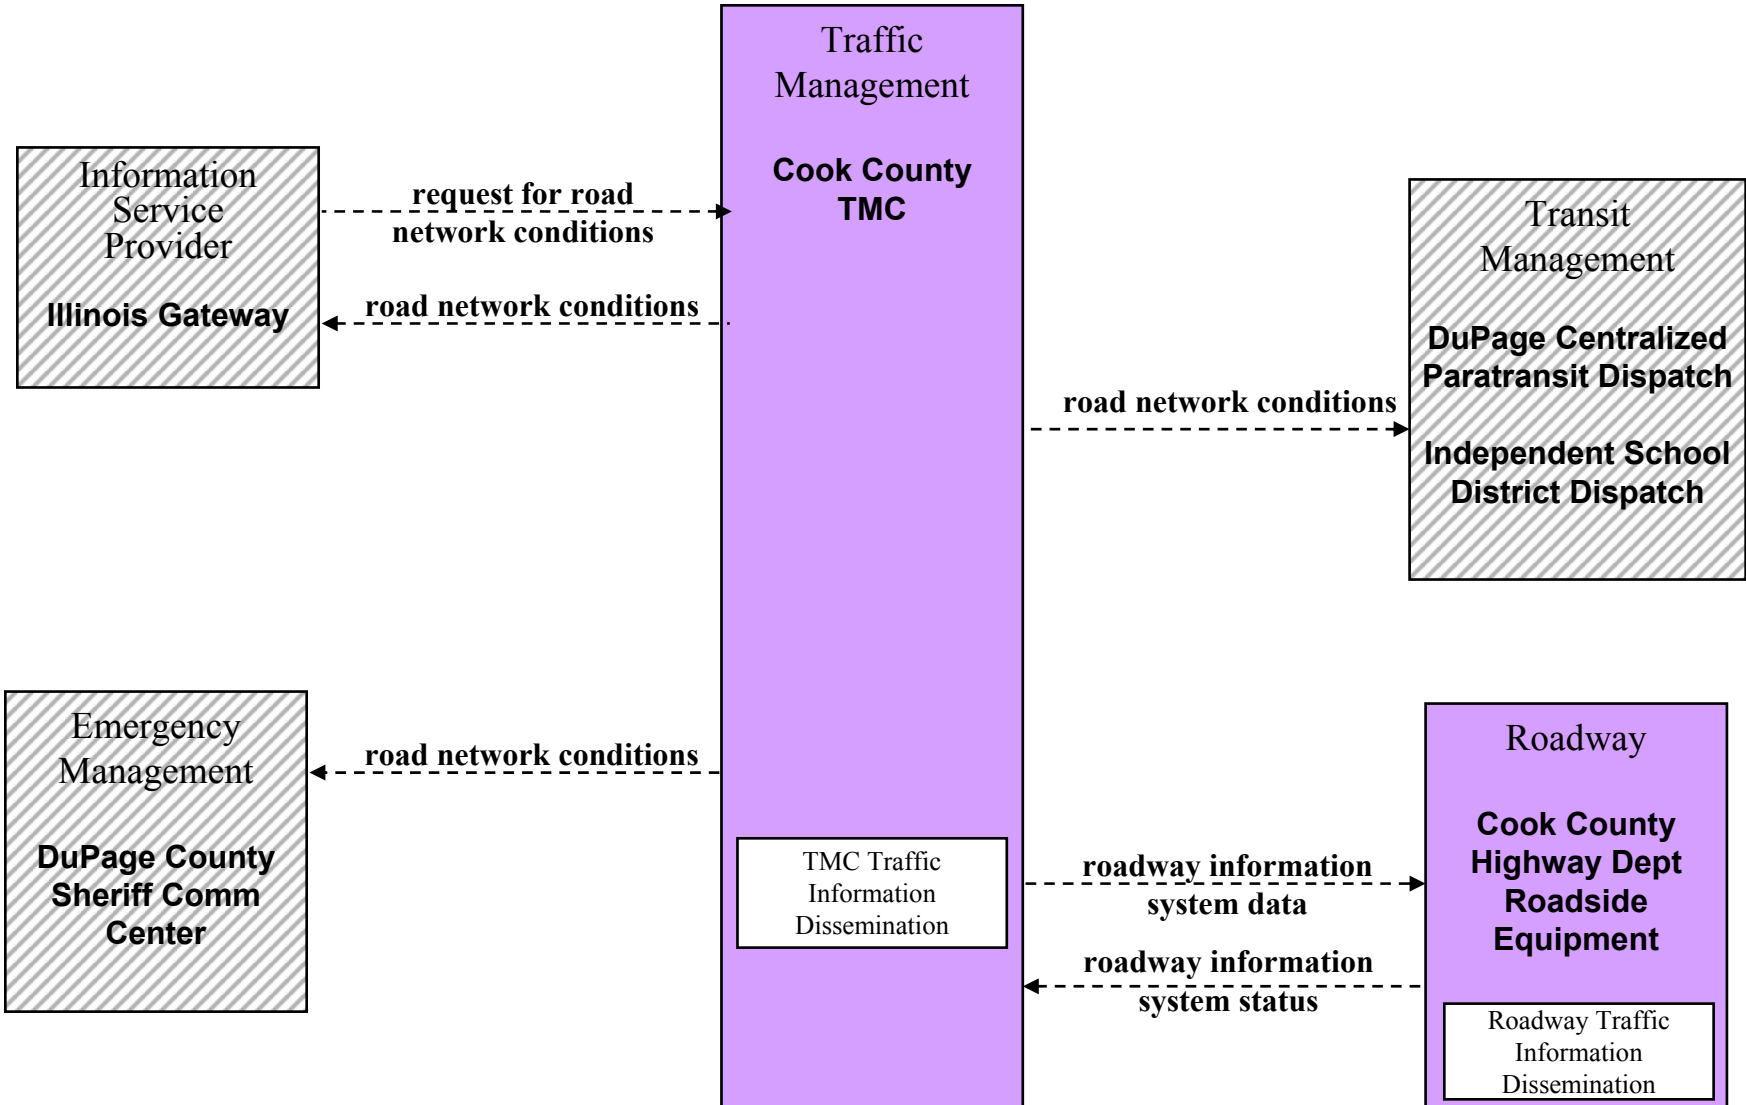

ARCHITECTURE FLOWS →	traffic flow + traffic sensor control	traffic images + video surveillance control
County TMC		
Cook County TMC	√	√
DuPage County TMC	√	√
Kane County TMC	√	√
Lake County TMC	√	√
McHenry County TMC	√	√
Will County TMC	√	√

ATMS03 – Surface Street Control

City of Chicago DOT TMC

ATMS03 – Surface Street Control

IDOT District 1 Bureau of Traffic Signal Unit

ATMS03 – Surface Street Control County TMCs

ARCHITECTURE FLOWS →	traffic flow + traffic sensor control	signal control data + signal control status	traffic images + video surveillance control
County TMC			
Cook County TMC	√	√	√
DuPage County TMC	√	√	√
Kane County TMC	√	√	√
Lake County TMC	√	√	√
McHenry County TMC	√	√	√
Will County TMC	√	√	√

ATMS06 – Traffic Information Dissemination

City of Chicago Skyway Operations

ATMS06 – Traffic Information Dissemination Cook County TMC

ATMS06 – Traffic Information Dissemination DuPage County TMC

**ATMS06 – Traffic Information Dissemination
DuPage County TMC (TM to EM)**