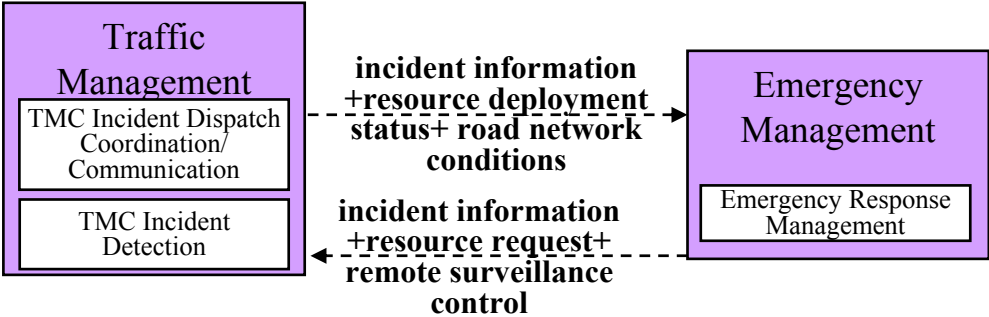

ATMS08 – Incident Management System – TMS to EM

* only EM Centers with “remote surv control”
** only sends incident information

Traffic Management Center	Emergency Management Centers
IDOT District 1 Traffic Systems Center (TSC)	• *999 Cellular Express Line** • City of Chicago 911 Emergency Comm Center* • IDOT District 1 ComCenter * • IDOT Emergency Traffic Patrol (ETP)* • Illinois State Police Dispatch (District 2,5, Chicago)* • ISTHA Dispatch Center*