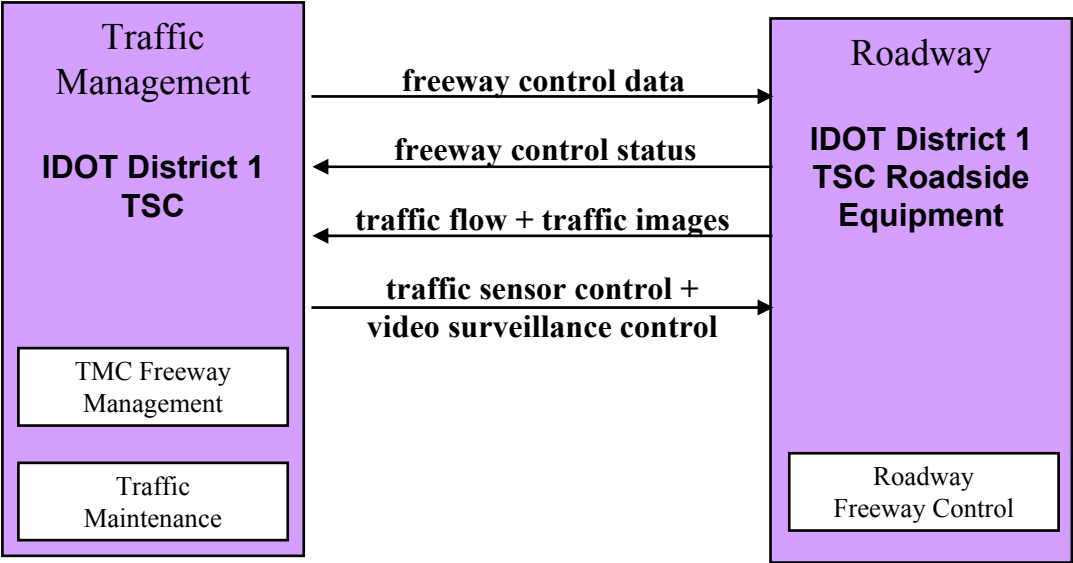

ATMS04 – Freeway Control IDOT District 1 TSC