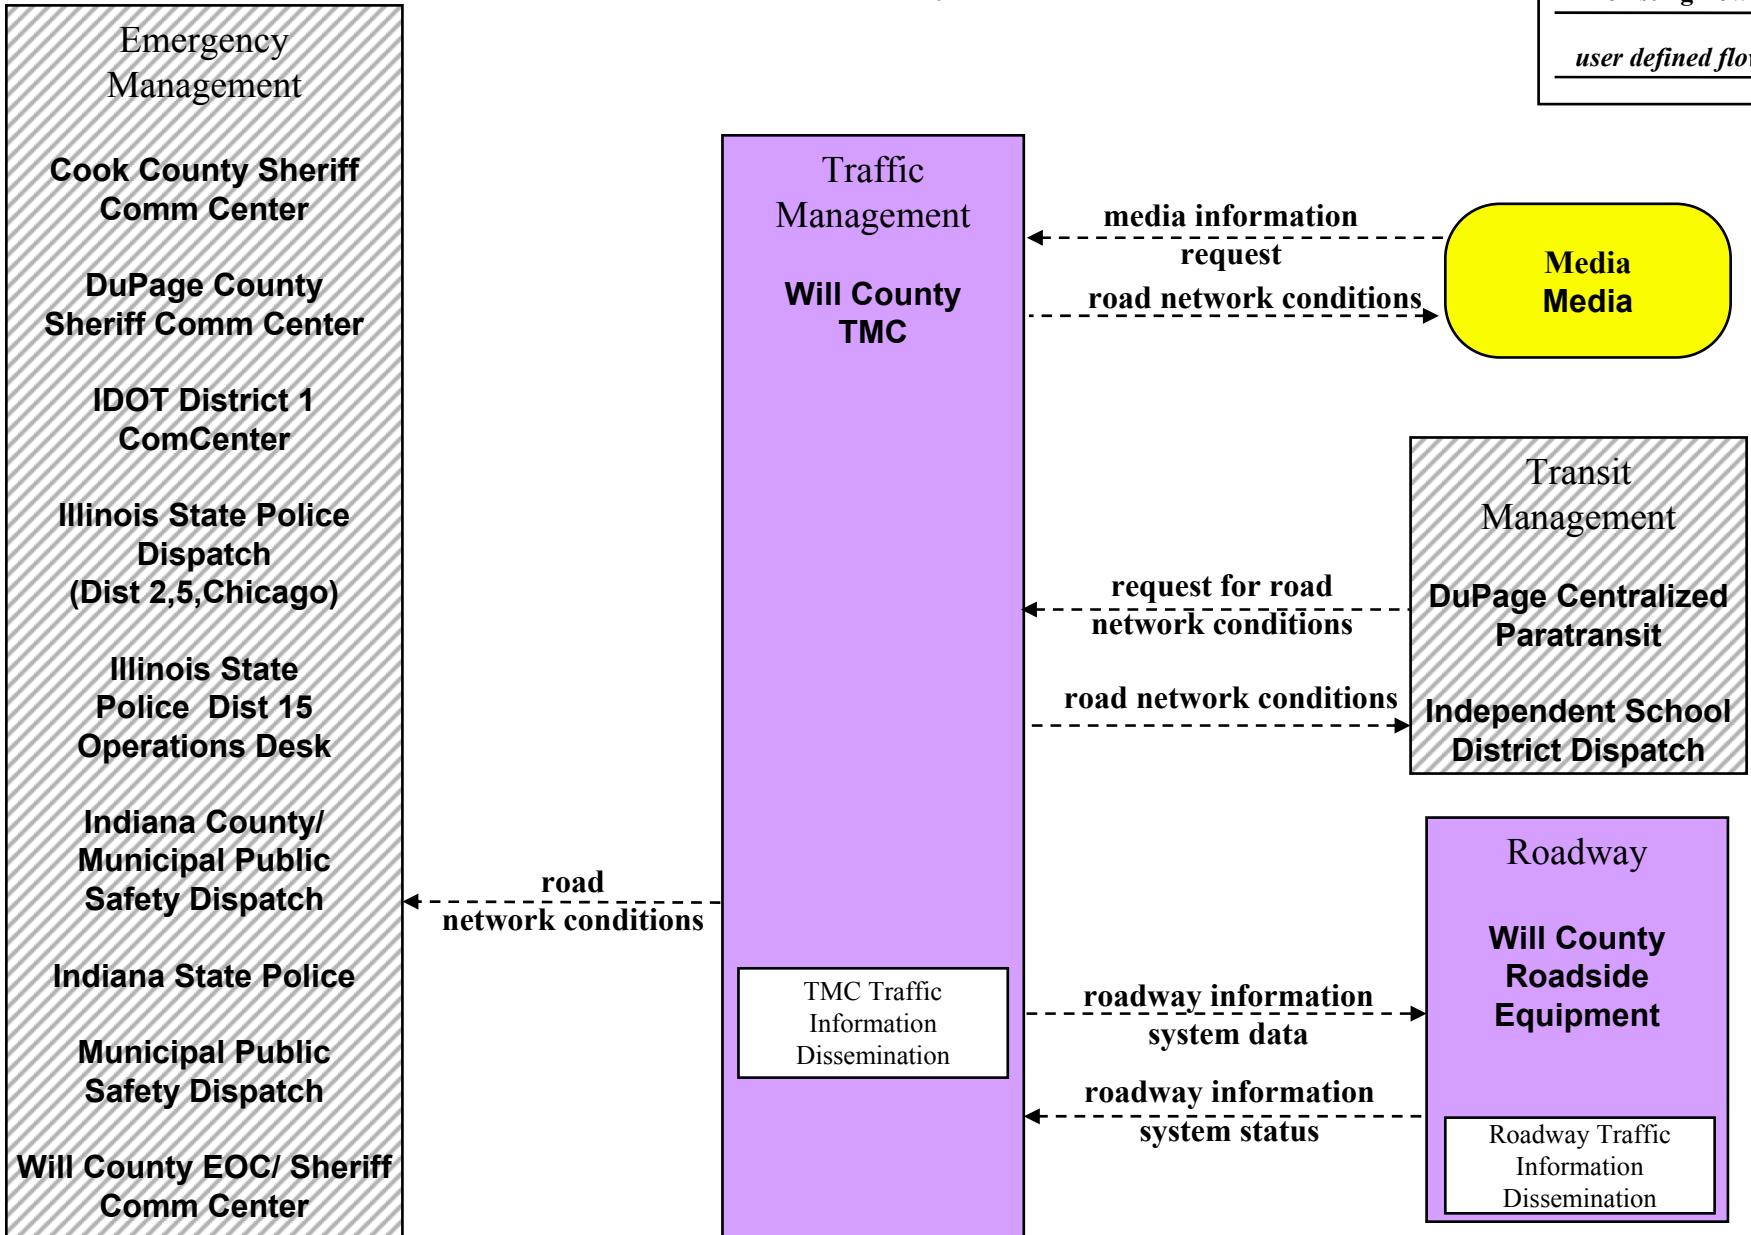

ATMS06 – Traffic Information Dissemination Will County TMC