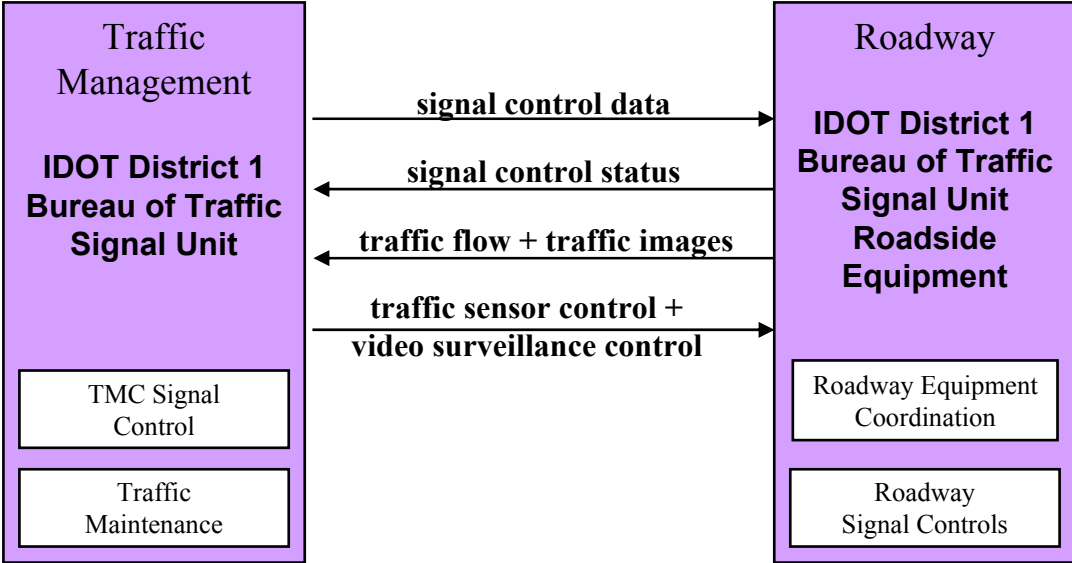

ARCHITECTURE FLOWS →	traffic flow + traffic sensor control	traffic images + video surveillance control
County TMC		
Cook County TMC	√	√
DuPage County TMC	√	√
Kane County TMC	√	√
Lake County TMC	√	√
McHenry County TMC	√	√
Will County TMC	√	√

ATMS03 – Surface Street Control

City of Chicago DOT TMC

ATMS03 – Surface Street Control

IDOT District 1 Bureau of Traffic Signal Unit

ATMS03 – Surface Street Control County TMCs

ARCHITECTURE FLOWS →	traffic flow + traffic sensor control	signal control data + signal control status	traffic images + video surveillance control
County TMC			
Cook County TMC	√	√	√
DuPage County TMC	√	√	√
Kane County TMC	√	√	√
Lake County TMC	√	√	√
McHenry County TMC	√	√	√
Will County TMC	√	√	√