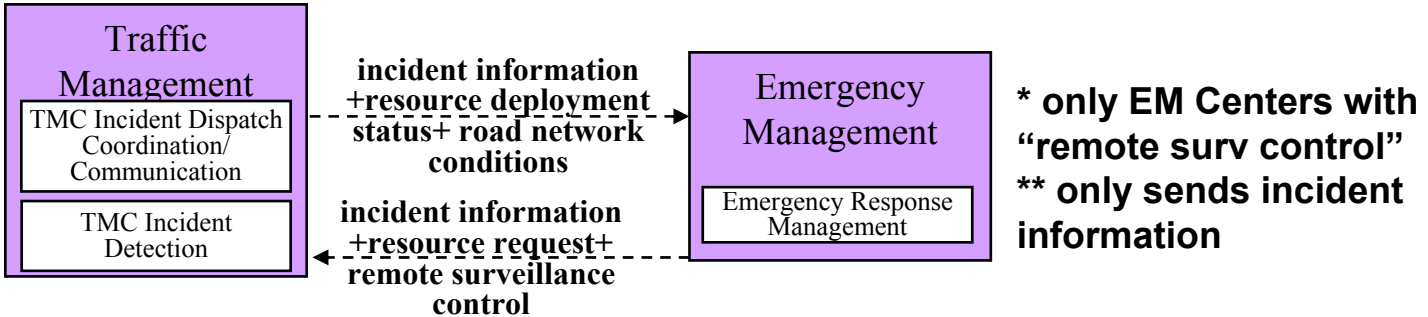

ATMS08 – Incident Management System – TMS to EM

Traffic Management Center	Emergency Management Centers
Illinois Gateway	•*999 Cellular Express Line** •City of Chicago 911 Emergency Comm Center / City of Chicago EOC •Coast Guard Dispatch •Cook County Sheriff Comm Center / Cook County EOC •DuPage County Sheriff Comm Center/ DuPage County EOC •IDOT Emergency Traffic Patrol (ETP) •Illinois State Police Dispatch (District 2,5, Chicago) •Illinois State Police District 15 Operations Desk •ISTHA Dispatch Center •Kane County 911 Center/ Kane County EOC •Lake County Comm Center / Lake County EOC •McHenry County Sheriff Dispatch / McHenry County EOC •Municipal Public Safety Dispatch / Municipal EMCs •State Emergency Operations Center •Will County Sheriff Comm / Will County EOC