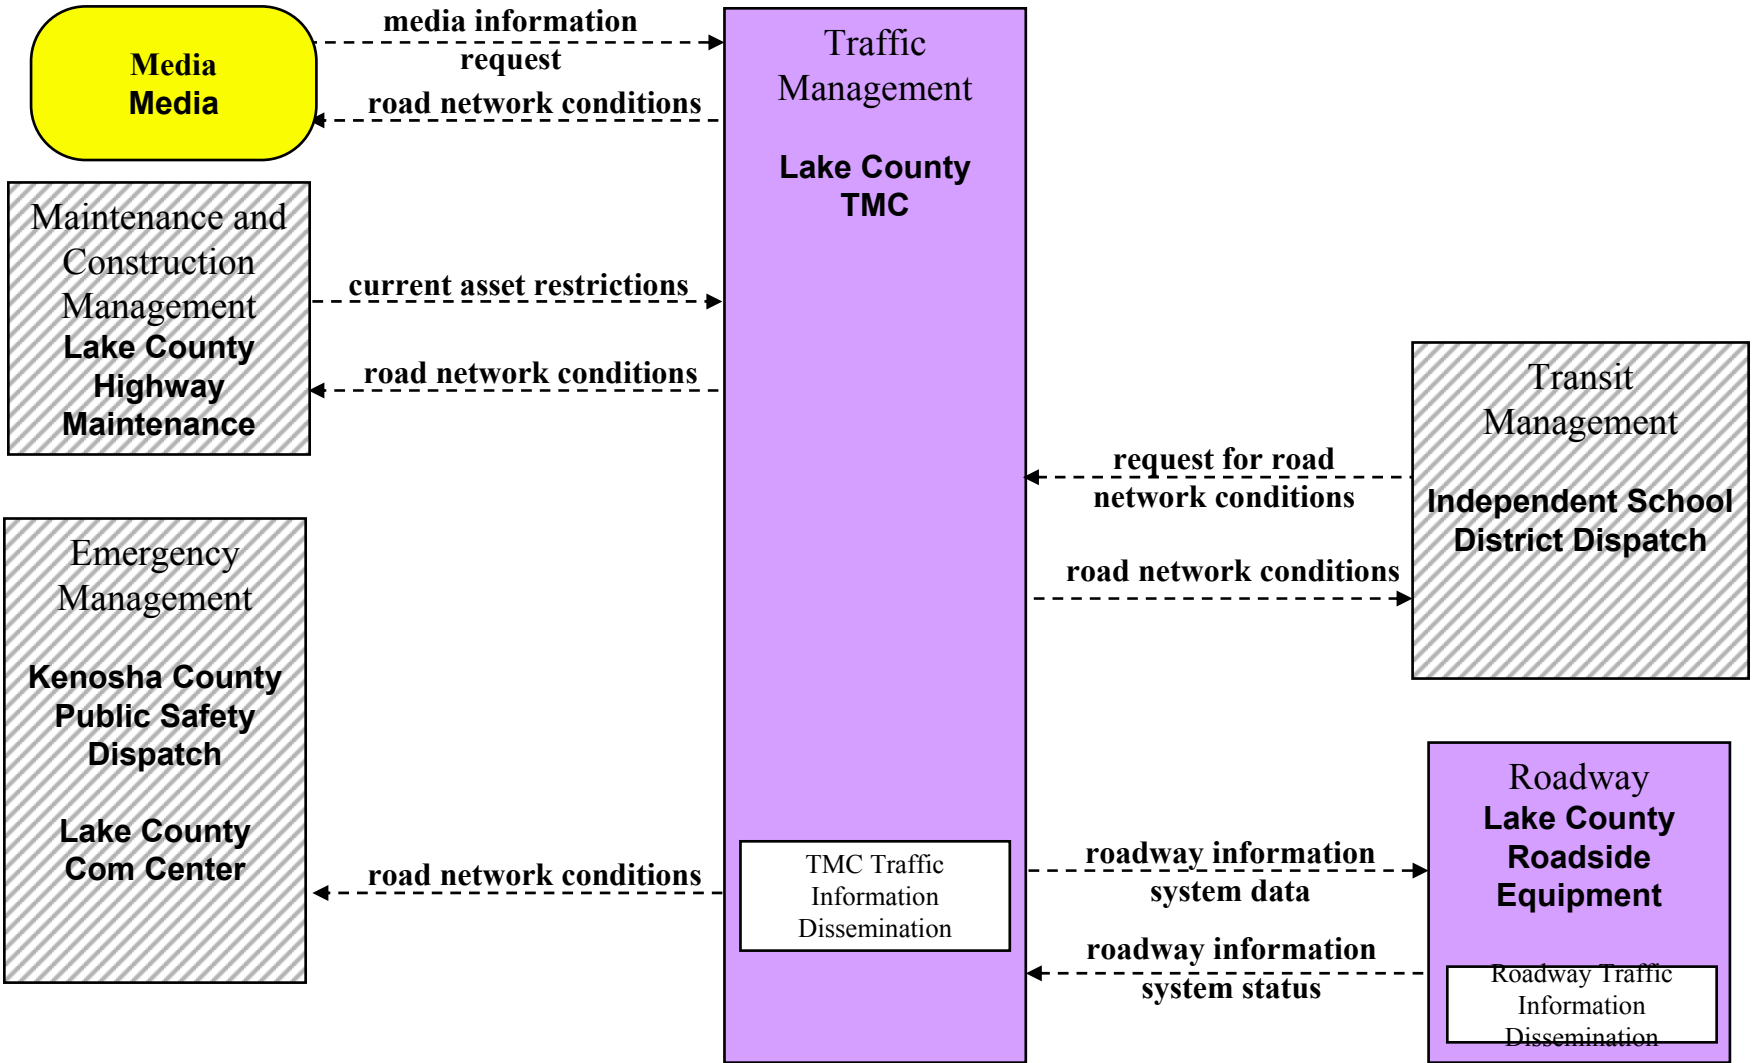

ATMS06 – Traffic Information Dissemination Lake County TMC