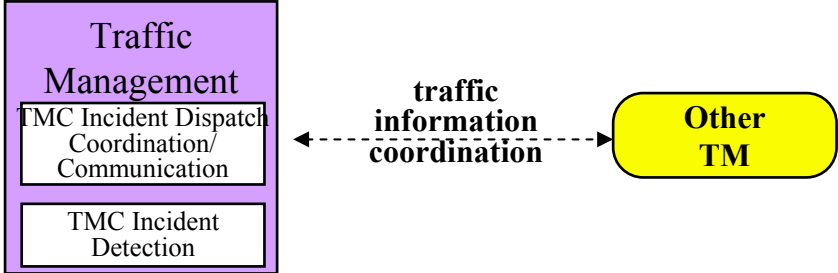

ATMS08 – Incident Management System – TMS to Other TM

Traffic Management Centers	Other TMs
Chicago DOT TMC	•Chicago Skyway •Cook County TMC •IDOT Dist 1 Bureau of Traffic- Signal Unit •IDOT Dist 1 ComCenter IDOT Dist 1 TSC •Illinois Gateway •ISTHA TMC (TIMS) •Satellite TMC O'Hare Airport •Satellite TMC Midway Airport
City of Chicago Skyway Operations	•Chicago DOT TMC •Illinois Gateway •Indiana Toll Road Operations Center